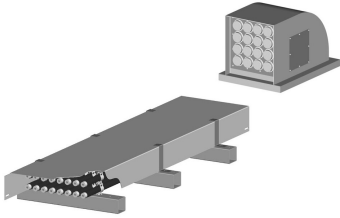

ROOF-CABLE-SUPPORTS

Base Product

Rooftop Cable Supports and Equipment

CommScope offers a full line of Cable Support products for Wall Mounted applications, including:

- Cable Support Brackets
- Splice Kits
- Covers
- Z-Brackets

Product Classification

Product Type Roof cable support

Material Specifications

Material Type Hot dip galvanized steel