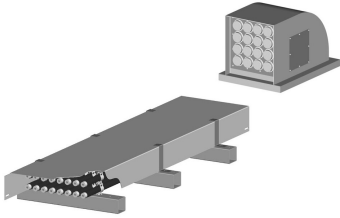

# ROOF-CABLE-SUPPORTS

---

## Base Product

## Rooftop Cable Supports and Equipment

CommScope offers a full line of Cable Support products for Wall Mounted applications, including:

- Cable Support Brackets
- Splice Kits
- Covers
- Z-Brackets