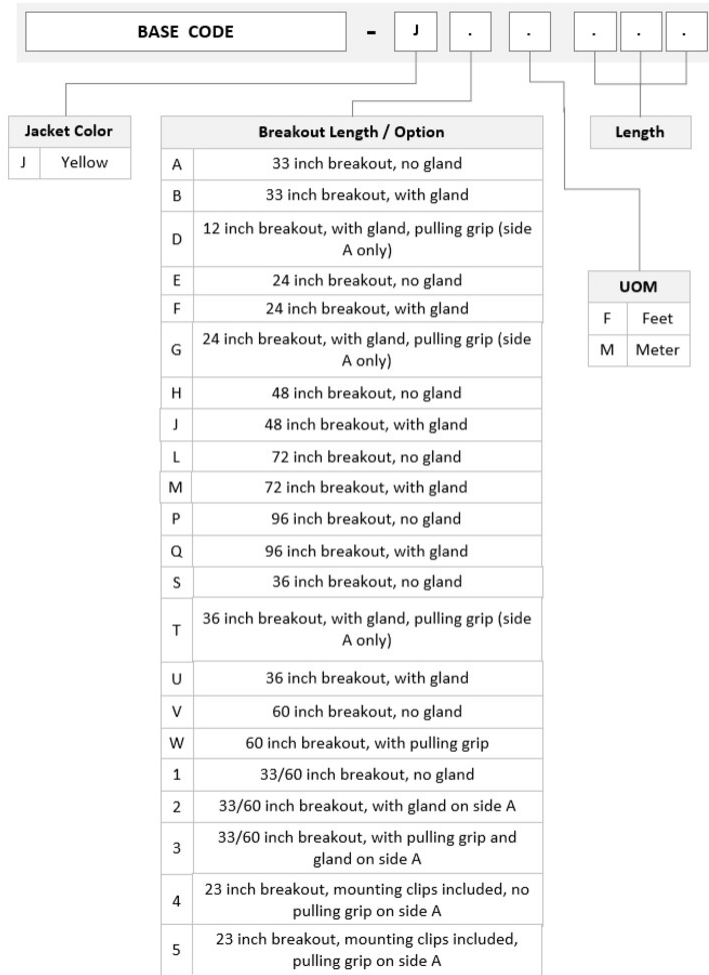

ALGLCLCCL

Cable Assembly Length Range (m) 3 – 999

Cable Assembly Length Range (ft) 8 – 999

Ordering Tree

Optical Specifications

Fiber Mode

Singlemode

Fiber Type

G.657.A2, TeraSPEED®

Environmental Specifications

Operating Temperature

-10 °C to +60 °C (+14 °F to +140 °F)

EN50575 CPR Cable EuroClass Fire Performance

Dca