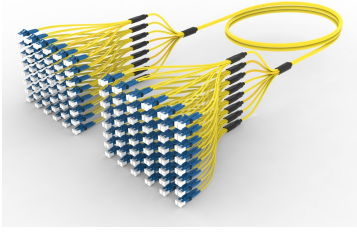

ALGLCLCCL

Base Product

Ultra Low Loss ULL TeraSPEED® LC/UPC to LC/UPC Ruggedized fanout Cable, 96-Fiber, Plenum, 12 fiber PmP 2.0 mm Dca, Method A

Product Classification

Regional Availability

Asia | Australia/New Zealand | Europe | Latin America | Middle East/Africa | North America

Portfolio

CommScope®

Product Type

Ruggedized fanout

Product Brand

SYSTIMAX ULL

Ordering Note

For additional jacket colors, please contact a CommScope Sales Representative | For lengths greater than 999 ft (304 m), orders must be in meters | Minimum length may vary based on cable configuration

Blue

Construction Type

Stranded

Furcation Color

Yellow

Interface, Connector A

LC/UPC

Interface Feature, connector A