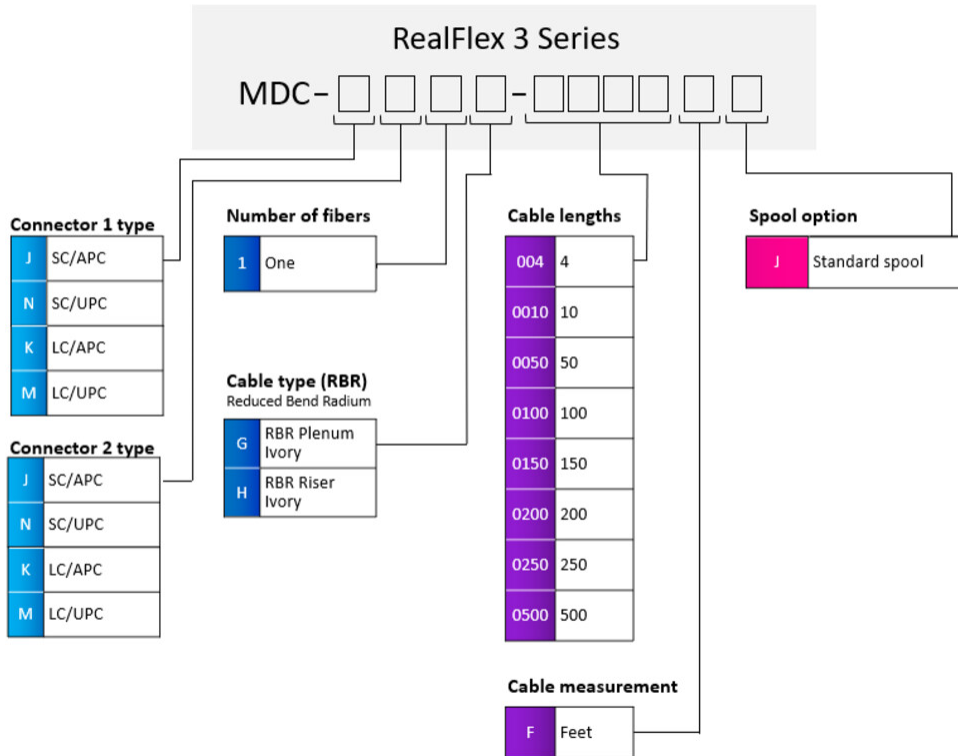

MDC-JJ1G-0015F

Ordering Tree

* Cable length shown as an example; additional cable lengths available upon request up to 2,000

Mechanical Specifications

Minimum Bend Radius, loaded 50 mm | 1.969 in

Minimum Bend Radius, unloaded 30 mm | 1.181 in

Optical Specifications

Fiber Mode Singlemode

Fiber Type G.657.A2/B2

Insertion Loss, maximum, connector A 0.4 dB

Insertion Loss, maximum, connector B 0.4 dB

Environmental Specifications

Installation temperature -20 °C to +60 °C (-4 °F to +140 °F)

Operating Temperature -40 °C to +70 °C (-40 °F to +158 °F)