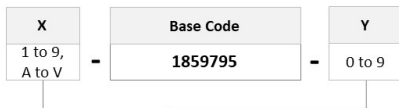

E-1859795-0

Examples of Lengths (meters)	
-5	5 meters
1- -0	10 meters
1- -5	15 meters
7- -9	79 meters
8- -9	89 meters
9- -9	99 meters
A- -0	100 meters
A- -9	109 meters
B- -0	110 meters
B- -9	119 meters
V- -0	290 meters
V- -9	299 meters

Mechanical Specifications

Tensile Load, long term, maximum	120 N | 26.977 lbf
Tensile Load, short term, maximum	400 N | 89.924 lbf
Cable Retention Strength, maximum	11.24 lb @ 0 °

Optical Specifications

Fiber Mode	Singlemode
Fiber Type	G.657.A2, TeraSPEED®
Insertion Loss, maximum	0.3 dB
Return Loss, minimum	50 dB

Environmental Specifications

Operating Temperature	-10 °C to +60 °C (+14 °F to +140 °F)
Environmental Space	Dual Rated LSZH/OFNR
Qualification Standards	IEC 60332-1 | IEC 60332-3 | IEC 60754 | IEC 61034

Packaging and Weights

Packaging quantity	1

Regulatory Compliance/Certifications

Agency	Classification