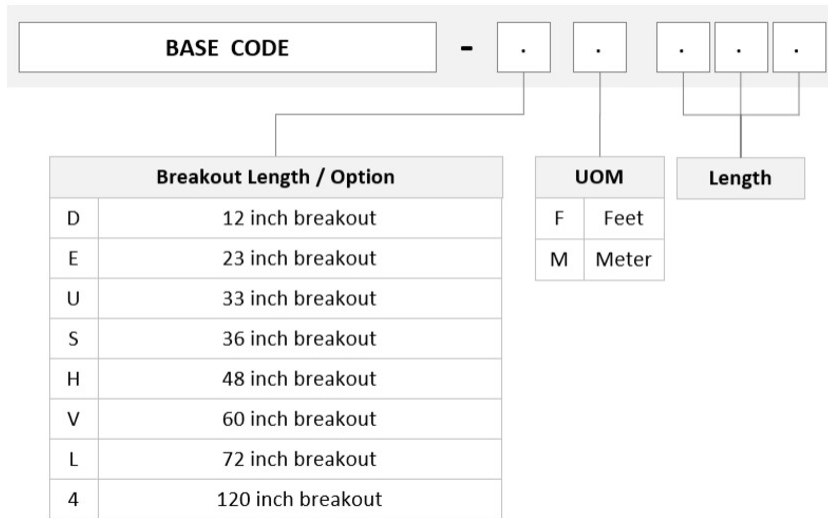

PPLURVDLCMPD

Dimensions

Height	11 mm | 0.433 in
Width	98 mm | 3.858 in
Depth	170 mm | 6.693 in
Breakout Length, end B	12 in | 120 in | 33 in | 36 in | 48 in | 60 in | 72 in
Cable Assembly Length Range (m)	1 – 400
Cable Assembly Length Range (ft)	2 – 999

Ordering Tree

Optical Specifications

Fiber Mode	Multimode
Fiber Type	OM5
Insertion Loss, maximum	0.35 dB

Environmental Specifications

Qualification Standards	IEC 61753-1 | TIA-568.3-D
Safety Standard	c-UL-us

Packaging and Weights

Packaging quantity	1