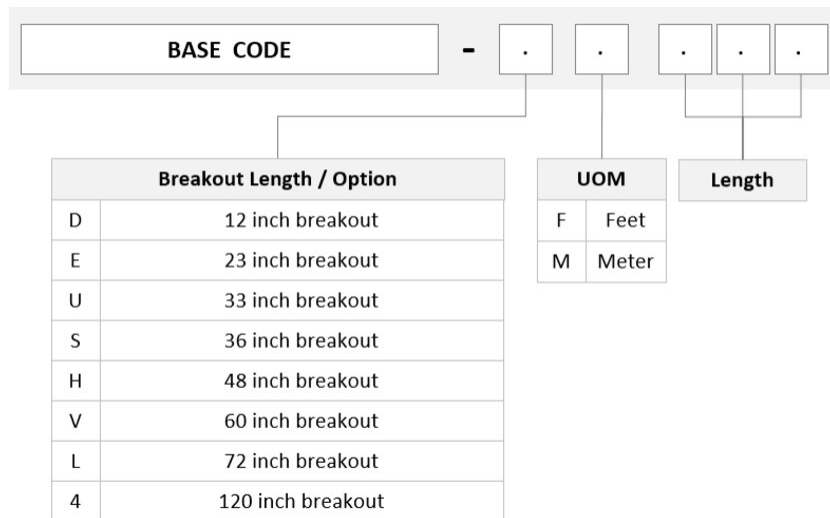

PPLUJGDLCMPH

Total Ports, quantity, front 24

Dimensions

Height 11 mm | 0.433 in

Width 98 mm | 3.858 in

Depth 170 mm | 6.693 in

Breakout Length, end B 12 in | 120 in | 33 in | 36 in | 48 in | 60 in | 72 in

Cable Assembly Length Range (m) 1 – 400

Cable Assembly Length Range (ft) 2 – 999

Ordering Tree

Optical Specifications

Fiber Mode Singlemode

Fiber Type OS2

Insertion Loss, maximum 0.6 dB

Environmental Specifications

Qualification Standards IEC 61753-1 | TIA-568.3-D

Safety Standard c-UL-us

Packaging and Weights