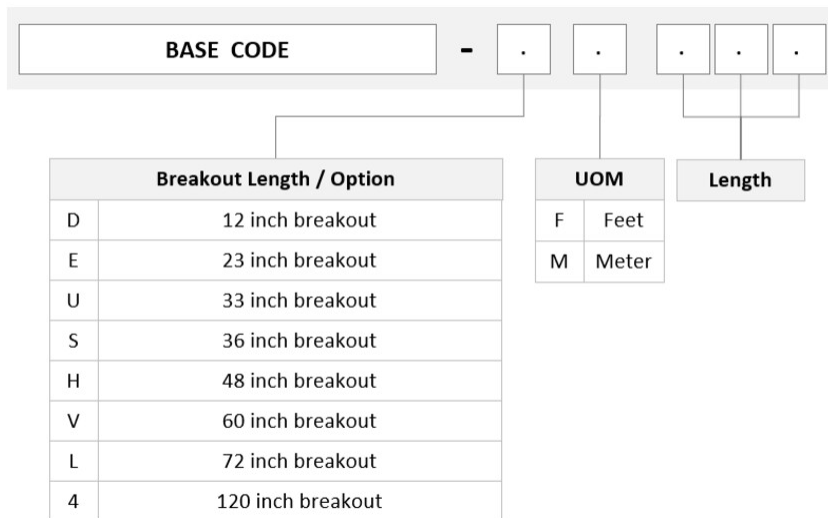

PPLAJGDLCMXK

Total Ports, quantity, front 36

Dimensions

Height 11 mm | 0.433 in
Width 196 mm | 7.717 in
Depth 170 mm | 6.693 in
Breakout Length, end B 12 in | 120 in | 33 in | 36 in | 48 in | 60 in | 72 in
Cable Assembly Length Range (m) 1 – 400
Cable Assembly Length Range (ft) 2 – 999

Ordering Tree

Optical Specifications

Fiber Mode Singlemode
Fiber Type OS2
Insertion Loss, maximum 0.6 dB

Environmental Specifications

Qualification Standards IEC 61753-1 | TIA-568.3-D
Safety Standard c-UL-us

Packaging and Weights