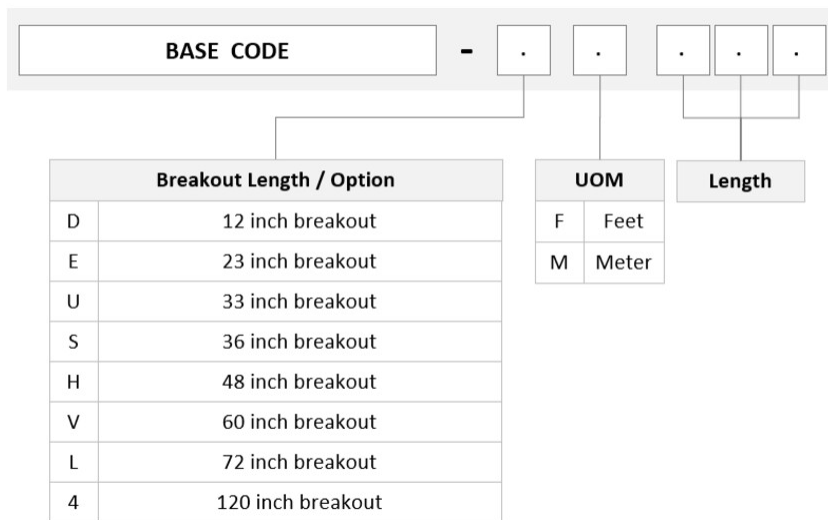

PPLAGV8LCQXM

Dimensions

Height	11 mm | 0.433 in
Width	98 mm | 3.858 in
Depth	170 mm | 6.693 in
Breakout Length, end B	12 in | 120 in | 33 in | 36 in | 48 in | 60 in | 72 in
Cable Assembly Length Range (m)	1 – 400
Cable Assembly Length Range (ft)	2 – 999

Ordering Tree

Optical Specifications

Fiber Mode	Multimode
Fiber Type	OM5
Insertion Loss, maximum	0.35 dB

Environmental Specifications

Qualification Standards	IEC 61753-1 | TIA-568.3-D
Safety Standard	c-UL-us

Packaging and Weights

Packaging quantity	1