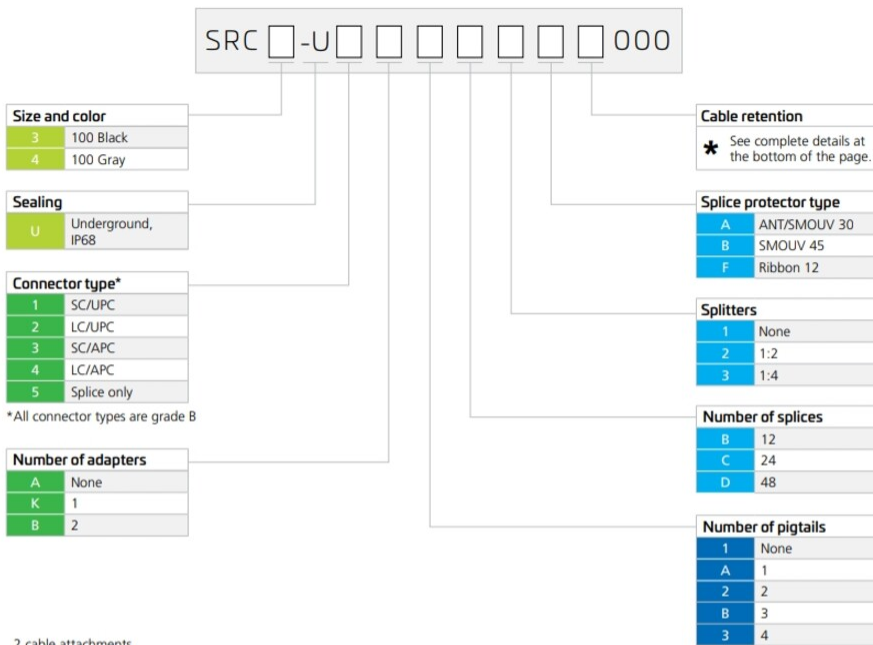

SRC3-U5A1B1BL003

2 cable attachments are supplied.

Cable retention*	Cable Termination Unit (CTU) options				
A	None				
B	NVX-CR-MC-FT-NN				
C	NVX-CR-MC-RD-NN				
D	NVX-CR-SA-SM-NN				
E	NVX-CR-TI-SM-NN				
F	NVX-CR-DU-FL-NN				
G	4xNVX-CR-MC-FT-NN				
H	4xNVX-CR-MC-RD-NN				
I	4xNVX-CR-SA-SM-NN				
J	4xNVX-CR-TI-SM-NN				
K	4xNVX-CR-DU-FL-NN				
L	2xNVX-CR-MC-FT-NN and 2xNVX-CR-MC-RD-NN				

Material Specifications

Material Type Impact-resistant polymer

Optical Specifications

Fiber Type G.652.D | G.657.A1 | G.657.A2 | G.657.B3

Environmental Specifications

Operating Temperature -40 °C to +70 °C (-40 °F to +158 °F)

Environmental Space Above ground | Below ground | Direct burial

Qualification Standards IEC 60529, IP68 + 2 m waterhead | IEC 61753-1, category G

UV Resistance UV stabilized