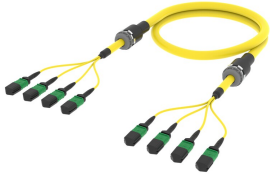

UKGMXXMXCH

Base Product

Singlemode MPO12 APC (pinned) to MPO12 APC (pinned) Fiber Trunk Cable Assembly, 48-Fiber, Armored Indoor Dual Rated (OFNR/LSZH)

Product Classification

Regional Availability	Asia Australia/New Zealand China Europe India Latin America Middle East/Africa North America
Portfolio	CommScope®
Product Type	Fiber trunk cable assembly
Product Brand	Propel SYSTIMAX ULL
Ordering Note	For additional jacket colors, please contact a CommScope Sales Representative For lengths greater than 999 ft (304 m), orders must be in meters Minimum length may vary based on cable configuration

General Specifications

Connector A, quantity	4
Color, boot A	Black
Color, connector A	Green
Connector B, quantity	4
Color, boot B	Black
Color, connector B	Green
Construction Type	Armored Stranded
Furcation Color	Yellow
Interface, Connector A	MPO-12/APC Male
Interface, Connector B	MPO-12/APC Male
Jacket Color	Yellow
Polarity	Method B Enhanced (ULL)
Fibers per Subunit, quantity	12
Total Fibers, quantity	48

Dimensions

Breakout Length	22 in
------------------------	-------

UKGMXXMXCH

Cable Assembly Length Range (m)	3 – 305
Cable Assembly Length Range (ft)	10 – 999

Ordering Tree

Mechanical Specifications

Cable Retention Strength, maximum	11.24 lb @ 0° 4.40 lb @ 90°
------------------------------------------	-------------------------------

UKGMXMXCH

UK-ROHS

Compliant/Exempted

Included Products

- 760256104
N-048-MZ-8G1-F12YL/20T/B2 - Fiber indoor cable, Riser/LSZH rated MPO Trunk, interlocking aluminum armored, Singlemode G.657.A2/B2, 48 fiber, Feet jacket marking, Yellow jacket color, B2ca flame rating
- 860659010 - MPO-12, ULTRA LOW LOSS, MALE, Singlemode, GREEN, 2mm