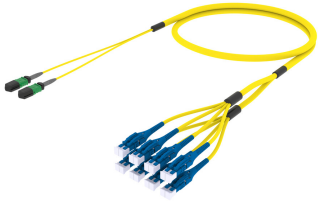

ULGQPLUTR

Base Product

Singlemode MPO8 APC non-pinned to LC/UPC Uniboot Ruggedized fanout Cable, 16-Fiber, Plenum, 8 fiber PmP 2.0 mm

Product Classification

Regional Availability

Asia | Australia/New Zealand | China | Europe | India | Latin America | Middle East/Africa | North America

Portfolio

CommScope®

Product Type

Ruggedized fanout

Product Brand

Propel | SYSTIMAX ULL

Ordering Note

For additional jacket colors, please contact a CommScope Sales Representative | For lengths greater than 999 ft (304 m), orders must be in meters | Minimum length may vary based on cable configuration

General Specifications

Connector A, quantity	2
Color, boot A	Gray
Color, connector A	Green
Connector B, quantity	16
Color, boot B	Blue
Color, connector B	Blue
Construction Type	Stranded
Furcation Color	Yellow
Interface, Connector A	MPO-08/APC Female
Interface, Connector B	LC/UPC
Interface Feature, connector B	Uniboot
Jacket Color	Yellow
Polarity	Method B Enhanced (ULL)
Fibers per Subunit, quantity	8
Total Fibers, quantity	16

Dimensions

ULGQPLUTR

Breakout Length	22 in
Cable Assembly Length Range (m)	3 – 305
Cable Assembly Length Range (ft)	10 – 999

Ordering Tree

Mechanical Specifications

Cable Retention Strength, maximum	11.24 lb @ 0 ° 4.40 lb @ 90 °
--	---------------------------------