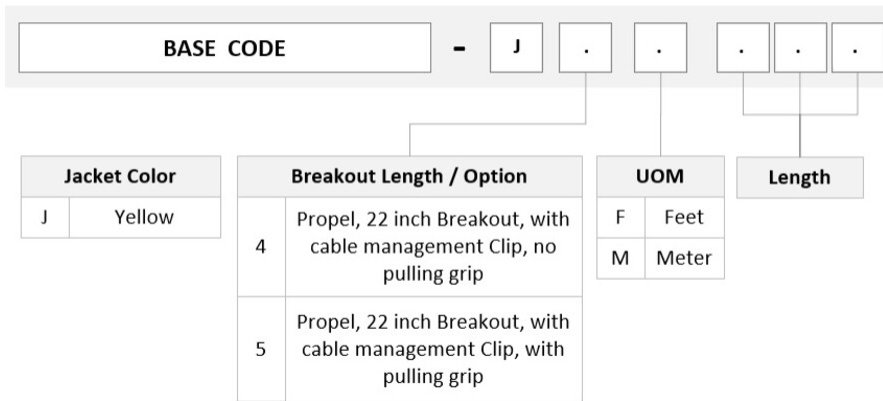

General Specifications

Connector A, quantity	2
Color, boot A	Gray
Color, connector A	Green
Connector B, quantity	16
Color, boot B	Blue
Color, connector B	Blue
Construction Type	Stranded
Furcation Color	Yellow
Interface, Connector A	MPO-08/APC Female
Interface, Connector B	LC/UPC
Interface Feature, connector B	Uniboot
Jacket Color	Yellow
Polarity	Method B Enhanced (ULL)
Fibers per Subunit, quantity	8
Total Fibers, quantity	16

Dimensions

ULGQPLUTR

Breakout Length	22 in
Cable Assembly Length Range (m)	3 – 305
Cable Assembly Length Range (ft)	10 – 999

Ordering Tree

Mechanical Specifications

Cable Retention Strength, maximum	11.24 lb @ 0 ° 4.40 lb @ 90 °
--	---------------------------------