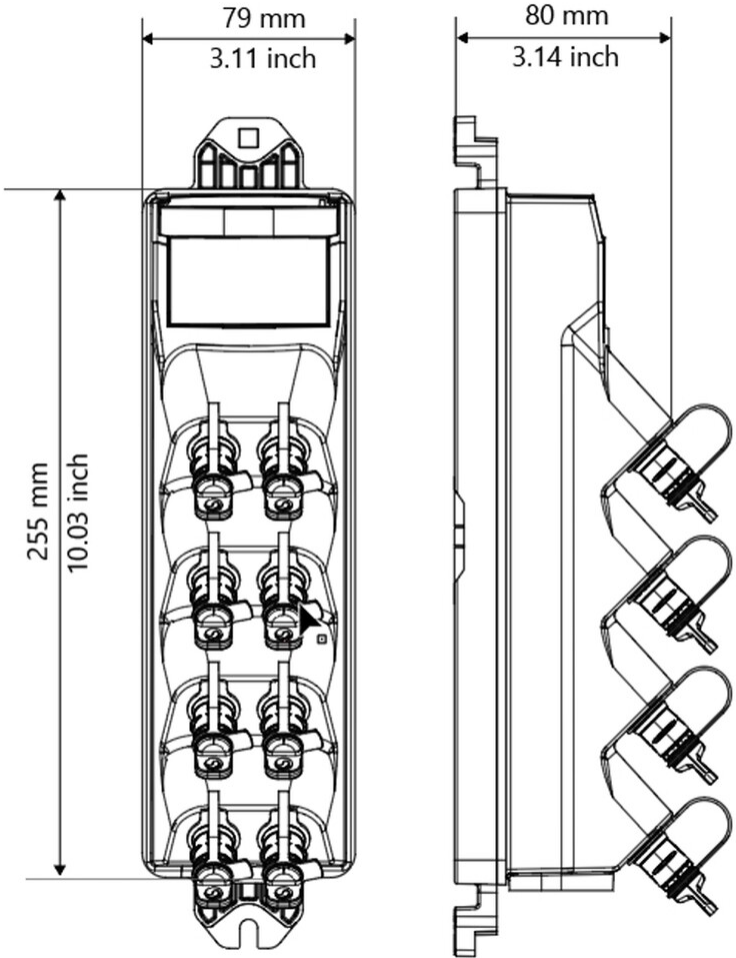

## General Specifications

|                            |                                     |
|----------------------------|-------------------------------------|
| <b>Cable Type</b>          | Toneable - Flat - Loose Tube        |
| <b>Cable, quantity</b>     | 1                                   |
| <b>Distribution Type</b>   | 6 ports                             |
| <b>Drop Port Type</b>      | Hardened Prodigy SC/APC             |
| <b>Drop Port, quantity</b> | 6                                   |
| <b>Enclosure Color</b>     | Black (RAL 9005)                    |
| <b>Mounting</b>            | Handhole   Pedestal   Pole   Strand |
| <b>Port Type</b>           | Hardened Prodigy SC/APC             |
| <b>Port, quantity</b>      | 6                                   |
| <b>Stub Type</b>           | Stub tail                           |

## Dimensions

|                             |                                |
|-----------------------------|--------------------------------|
| <b>Height</b>               | 80 mm   3.15 in                |
| <b>Width</b>                | 79 mm   3.11 in                |
| <b>Length</b>               | 255 mm   10.039 in             |
| <b>Cable Length, stub</b>   | 1200 ft (365 m)                |
| <b>Cable Outer Diameter</b> | 4.3 x 10.1 mm (0.17 x 0.40 in) |

## Dimension Drawing