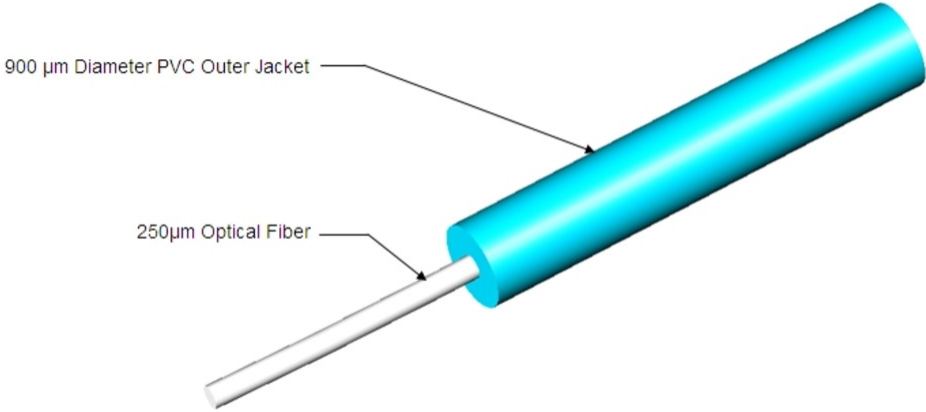

Representative Image

Regulatory Compliance/Certifications

Agency	Classification
ISO 9001:2015	Designed, manufactured and/or distributed under this quality management system

Included Products

CS-8W-TB – TeraSPEED® Singlemode Fiber