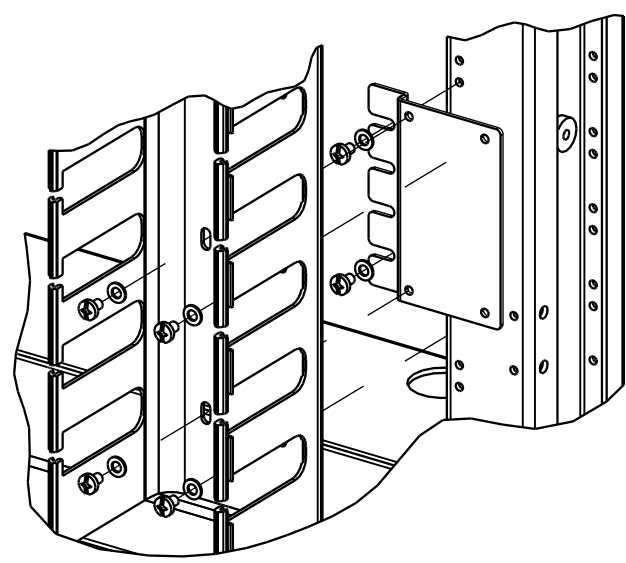

**LIST OF PARTS IN KIT**

ITEM	DESCRIPTION	QTY
001	4" WIDE VERTICAL DUCT	1
002	4" WIDE HINGED COVER	1
003	MOUNTING BRACKET	4
004	#12-24 SCREWS	24
005	#12 FLAT WASHER	24
006	GROMMET STRIPS	6

REV	MCO	DWN	DATE
G	40010402MCO	EEG	04-DEC-13
H	40031755MCO	OAVL	24-JUN-16

SCALE 0.100

**DETAIL A**  
SCALE 0.250

SEE DETAIL A

**NOTES:**

- ONE COPY OF THIS INSTALLATION DRAWING INCLUDED WITH KIT.
- KITS INCLUDE 5 MOUNTING BRACKETS WITH HARDWARE SET TO INSTALL.

**MOUNTING OPTION 1**

TOP VIEW  
VERTICAL DUCT MOUNTED  
USING ITEM 003 MOUNTING BRACKET

**MOUNTING BRACKET**

FRONT VIEW  
ITEM 003 FOR 4" WIDE TROUGH  
SCALE 0.375

**MOUNTING OPTION 2**

TOP VIEW  
VERTICAL DUCT  
MOUNTED DIRECTLY TO RACK