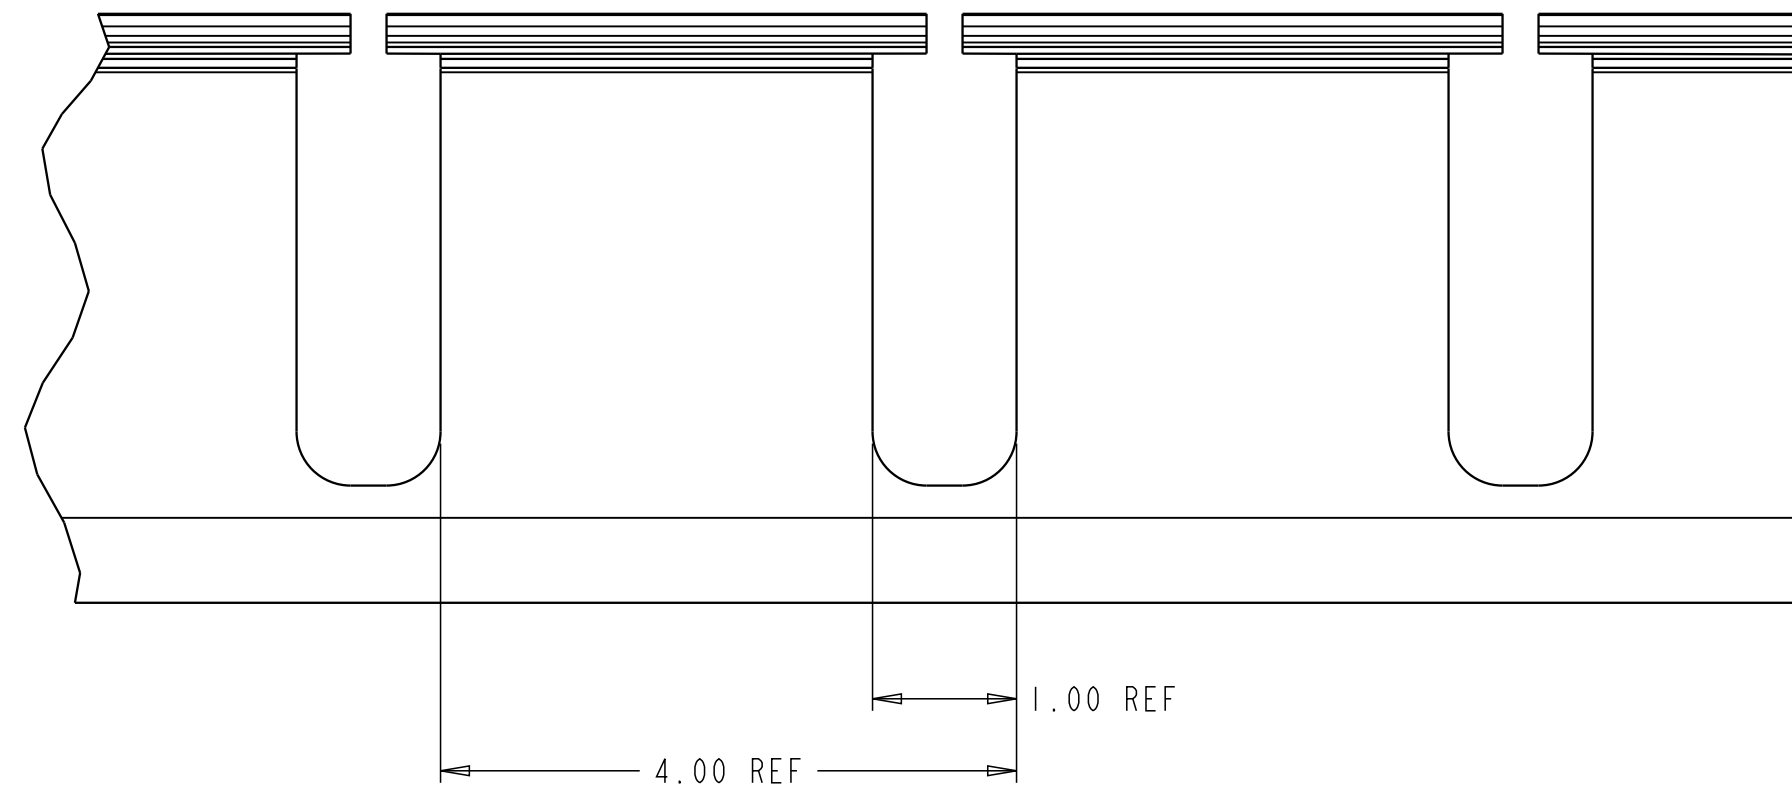

SHT. 1 OF 2

DIMENSIONS IN INCHES  
THIRD ANGLE PROJECTION

**FIGURE 1**  
2" SPACING

**FIGURE 3**  
1.5" SPACING

**FIGURE 2**  
4" SPACING

COMMSCOPE, INC.

<small>© 2016 COMMSCOPE, INC. CONFIDENTIAL          NOTICE: THESE DRAWINGS AND SPECIFICATIONS          ARE THE PROPRIETARY PROPERTY OF          COMMSCOPE, INC. AND MAY BE USED ONLY FOR THE          SPECIFIC PURPOSE AUTHORIZED IN WRITING BY          COMMSCOPE, INC.</small>		TITLE INSTALLATION DRAWING VERTICAL FIBERGUIDE DUCT AND COVER KITS	
<small>ALL DIMS AND TOLERANCES          ARE INCHES UNLESS          OTHERWISE SPECIFIED</small>	<small>.XX:±.xx          .XXX:±.xxx          ANGULAR:±N/A</small>	C SIZE DRAWING NUMBER 1437448_ADC	H REV
DO NOT SCALE DRAWING		ENGR: DEREK SAYRES DWN: DEREK SAYRES	SHT. 2 OF 2

**DIMENSIONS IN INCHES  
THIRD ANGLE PROJECTION**