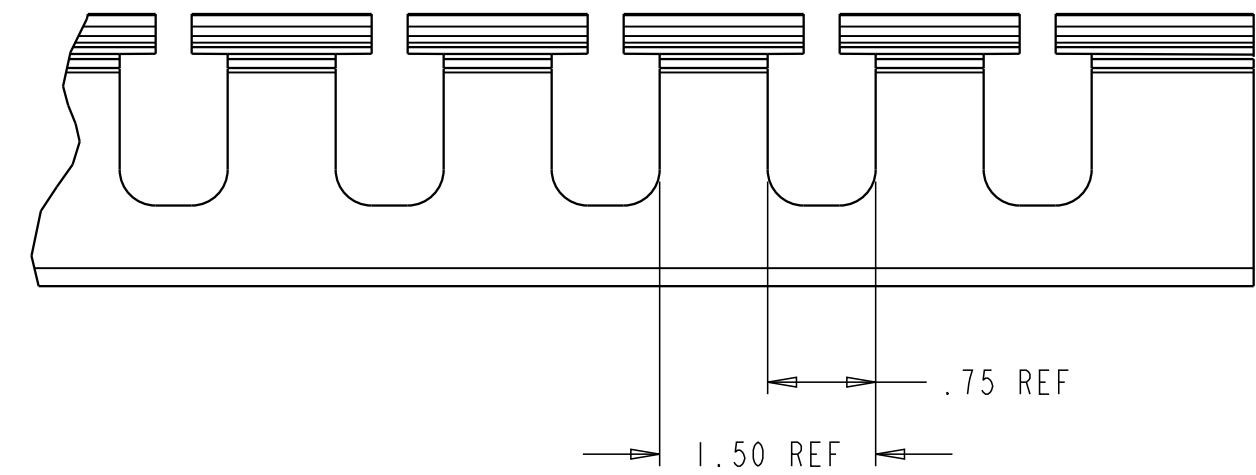

ALL DIMS AND TOLERANCES ARE INCHES UNLESS OTHERWISE SPECIFIED

DO NOT SCALE DRAWING

TITLE  
INSTALLATION DRAWING  
VERTICAL FIBERGUIDE  
DUCT AND COVER KITS

DRAWING NUMBER  
1437448\_ADC

ENGR: DEREK SAYRES  
DWN: DEREK SAYRES

SHT. 1 OF 2

DIMENSIONS IN INCHES  
THIRD ANGLE PROJECTION

**FIGURE 1**  
2" SPACING

**FIGURE 3**  
1.5" SPACING

**FIGURE 2**  
4" SPACING

COMMSCOPE, INC.

<small>© 2016 COMMSCOPE, INC. CONFIDENTIAL          NOTICE: THESE DRAWINGS AND SPECIFICATIONS          ARE THE PROPRIETARY PROPERTY OF          COMMSCOPE, INC. AND MAY BE USED ONLY FOR THE          SPECIFIC PURPOSE AUTHORIZED IN WRITING BY          COMMSCOPE, INC.</small>		TITLE INSTALLATION DRAWING VERTICAL FIBERGUIDE DUCT AND COVER KITS	
<small>ALL DIMS AND TOLERANCES          ARE INCHES UNLESS          OTHERWISE SPECIFIED</small>	<small>.XX:±.xx          .XXX:±.xxx          ANGULAR:±N/A</small>	C SIZE DRAWING NUMBER 1437448_ADC	H REV
DO NOT SCALE DRAWING		ENGR: DEREK SAYRES DWN: DEREK SAYRES	SHT. 2 OF 2