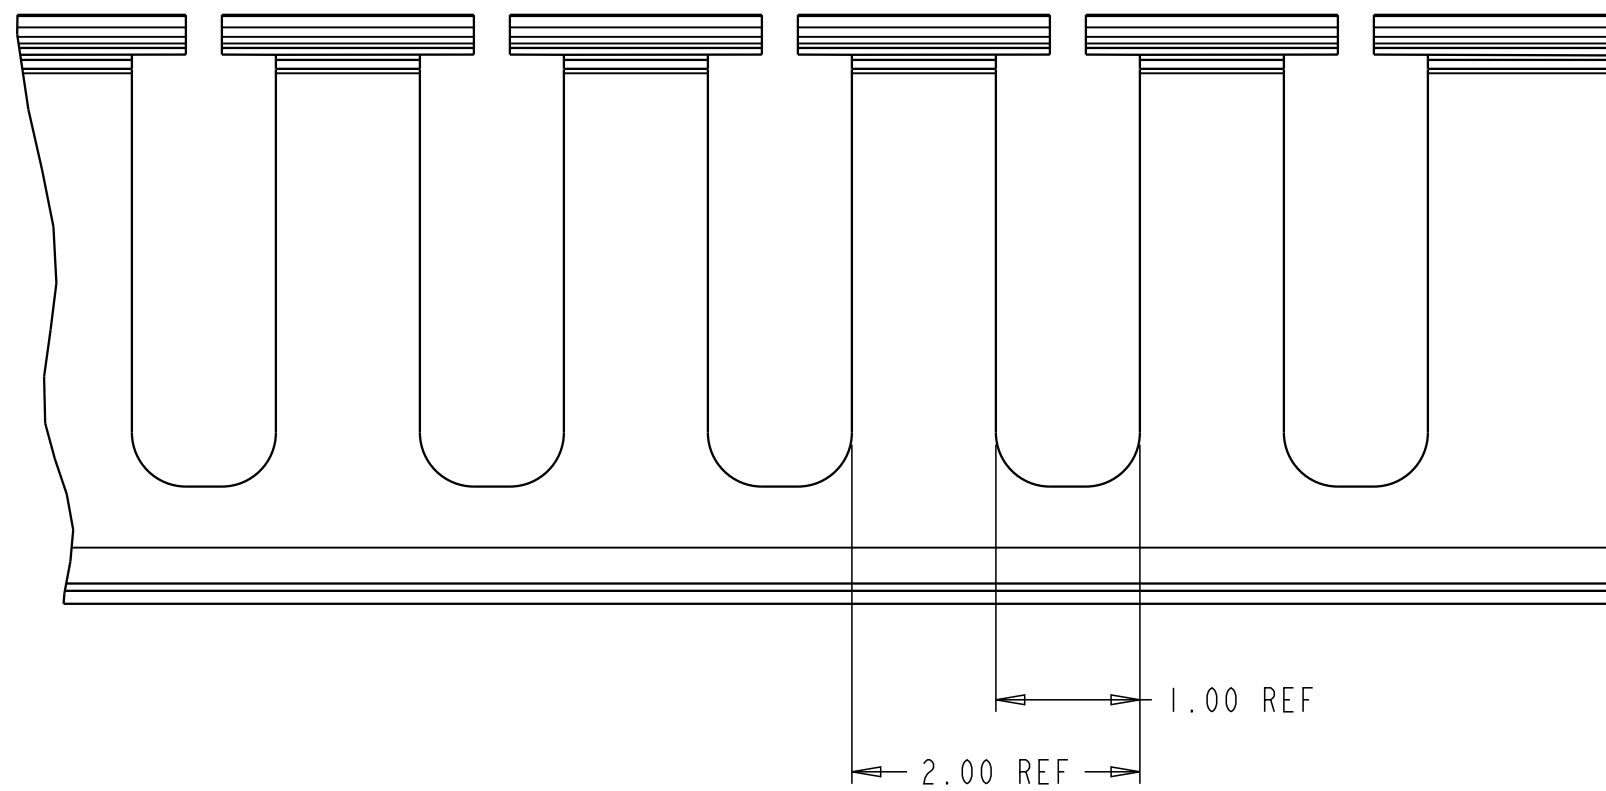

ALL DIMS AND TOLERANCES ARE INCHES UNLESS OTHERWISE SPECIFIED

DO NOT SCALE DRAWING

TITLE  
INSTALLATION DRAWING  
VERTICAL FIBERGUIDE  
DUCT AND COVER KITS

DRAWING NUMBER  
1437448\_ADC

ENGR: DEREK SAYRES  
DWN: DEREK SAYRES

SHT. 1 OF 2

DIMENSIONS IN INCHES  
THIRD ANGLE PROJECTION

**FIGURE 1**  
2" SPACING

**FIGURE 3**  
1.5" SPACING

**FIGURE 2**  
4" SPACING

COMMSCOPE, INC.

<small>© 2016 COMMSCOPE, INC. CONFIDENTIAL          NOTICE: THESE DRAWINGS AND SPECIFICATIONS          ARE THE PROPRIETARY PROPERTY OF          COMMSCOPE, INC. AND MAY BE USED ONLY FOR THE          SPECIFIC PURPOSE AUTHORIZED IN WRITING BY          COMMSCOPE, INC.</small>		TITLE INSTALLATION DRAWING VERTICAL FIBERGUIDE DUCT AND COVER KITS	
<small>ALL DIMS AND TOLERANCES          ARE INCHES UNLESS          OTHERWISE SPECIFIED</small>	<small>.XX:±.xx          .XXX:±.xxx          ANGULAR:±N/A</small>	C SIZE DRAWING NUMBER 1437448_ADC	H REV
DO NOT SCALE DRAWING		ENGR: DEREK SAYRES DWN: DEREK SAYRES	SHT. 2 OF 2