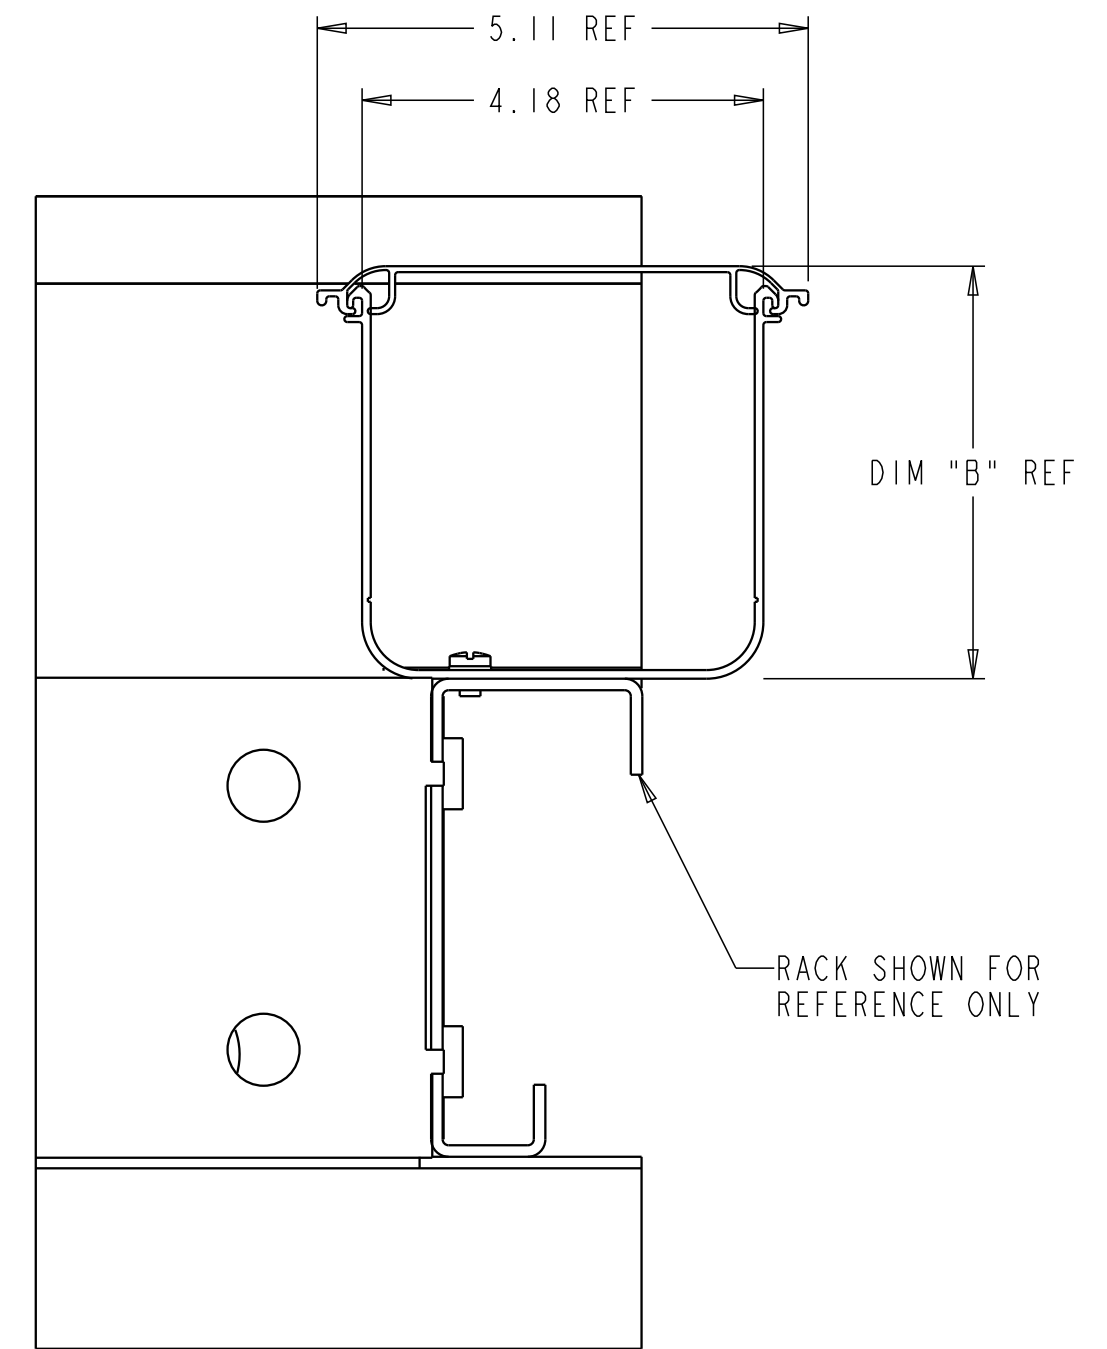

**LIST OF PARTS IN KIT**

ITEM	DESCRIPTION	QTY
001	4" WIDE VERTICAL DUCT	1
002	4" WIDE HINGED COVER	1
003	MOUNTING BRACKET	4
004	#12-24 SCREWS	24
005	#12 FLAT WASHER	24
006	GROMMET STRIPS	6

REV	MCO	DWN	DATE
G	40010402MCO	EEG	04-DEC-13
H	40031755MCO	OAVL	24-JUN-16

SCALE 0.100

**DETAIL A**  
SCALE 0.250

SEE DETAIL A

**NOTES:**

- ONE COPY OF THIS INSTALLATION DRAWING INCLUDED WITH KIT.
- KITS INCLUDE 5 MOUNTING BRACKETS WITH HARDWARE SET TO INSTALL.

**MOUNTING OPTION 1**

TOP VIEW  
VERTICAL DUCT MOUNTED  
USING ITEM 003 MOUNTING BRACKET

**MOUNTING BRACKET**

FRONT VIEW  
ITEM 003 FOR 4" WIDE TROUGH  
SCALE 0.375

**MOUNTING OPTION 2**

TOP VIEW  
VERTICAL DUCT  
MOUNTED DIRECTLY TO RACK

FGSB-KTW2-TN	BLACK	2"H X 4"W	2.71	2.30	NONE
FGSB-KTW2-T	BLACK	2"H X 4"W	2.71	2.30	FIGURE 3
FGSB-KTW2-J	BLACK	4"H X 4"W	4.71	4.30	FIGURE 2
FGSB-KTW2-JN	BLACK	4"H X 4"W	4.71	4.30	NONE
FGSB-KTW2-K	BLACK	4"H X 4"W	4.71	4.30	FIGURE 1
FGS-KTW2-JN	YELLOW	4"H X 4"W	4.71	4.30	NONE
FGS-KTW2-TN	YELLOW	2"H X 4"W	2.71	2.30	NONE
FGS-KTW2-T	YELLOW	2"H X 4"W	2.71	2.30	FIGURE 3
<b>2</b> FGS-KTW2-J	YELLOW	4"H X 4"W	4.71	4.30	FIGURE 2
<b>2</b> FGS-KTW2-K	YELLOW	4"H X 4"W	4.71	4.30	FIGURE 1
CATALOG NUMBER	COLOR	DUCT SIZE	DIM "A"	DIM "B"	SLOT SPACING