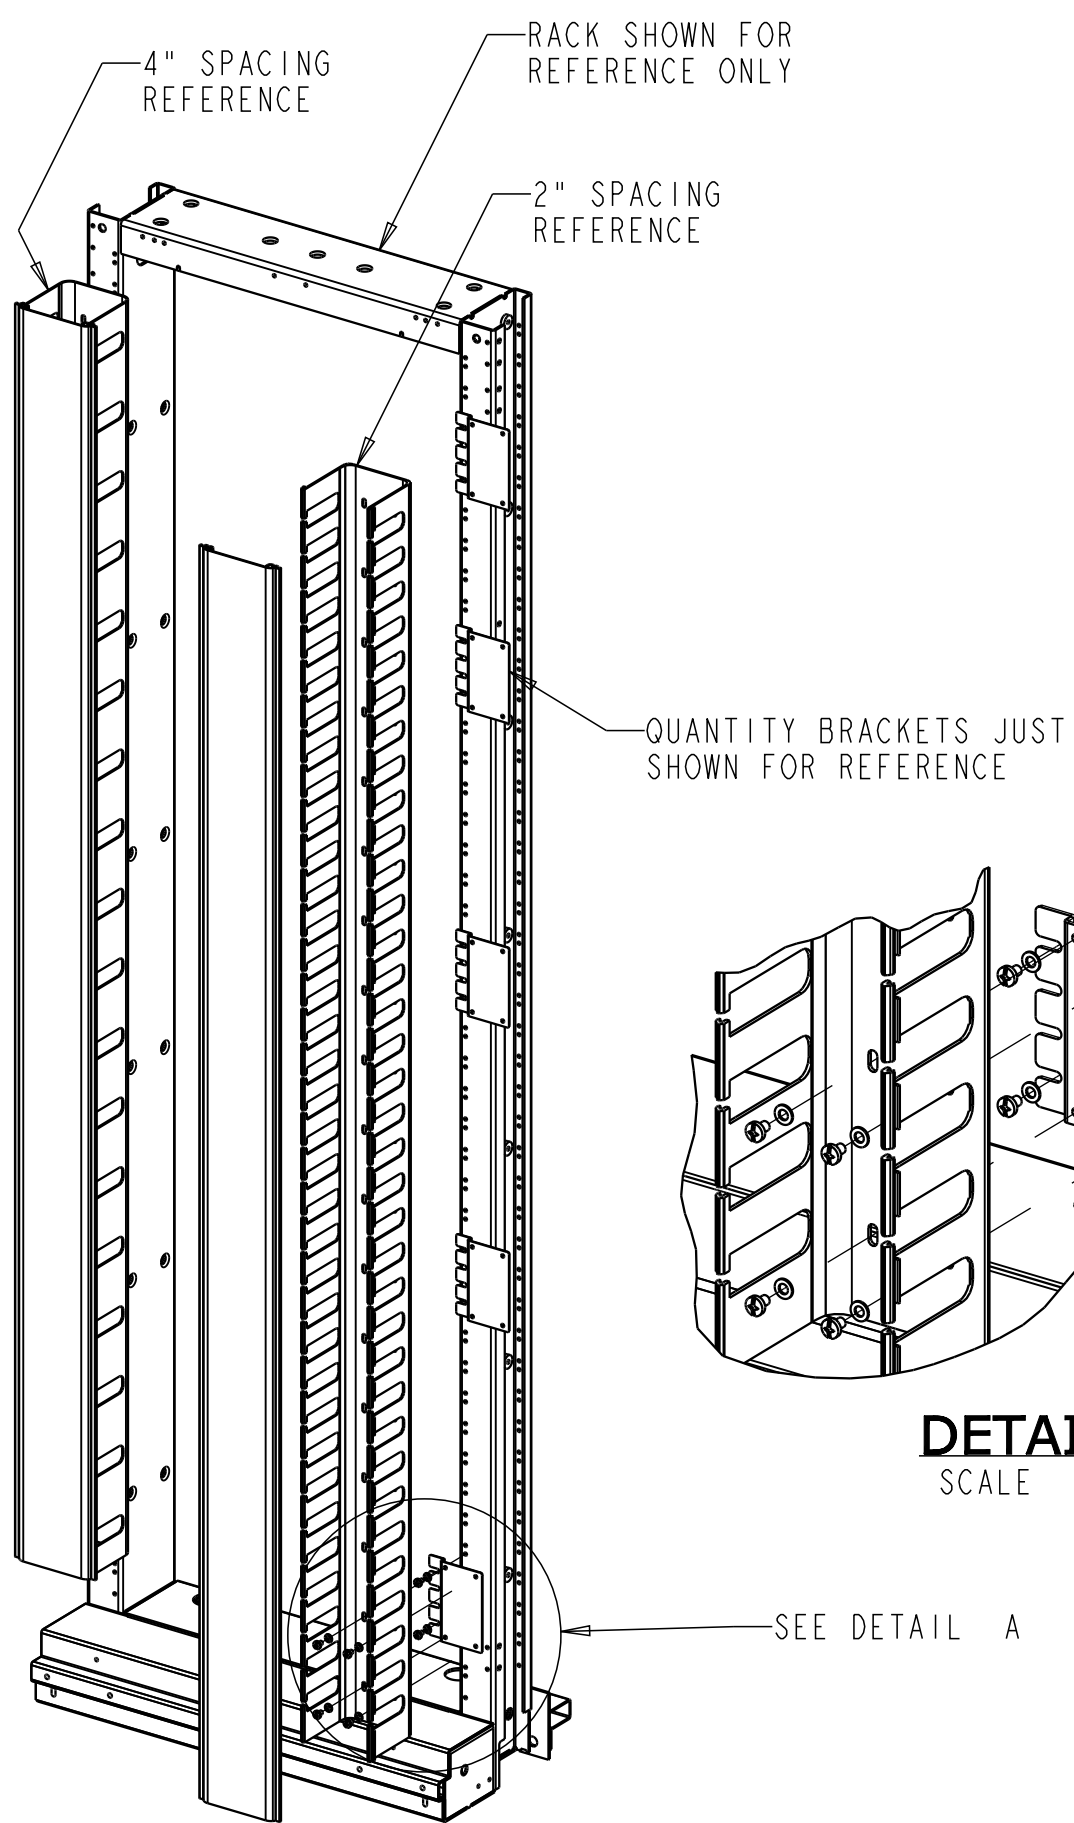

**LIST OF PARTS IN KIT**

ITEM	DESCRIPTION	QTY
001	4" WIDE VERTICAL DUCT	1
002	4" WIDE HINGED COVER	1
003	MOUNTING BRACKET	4
004	#12-24 SCREWS	24
005	#12 FLAT WASHER	24
006	GROMMET STRIPS	6

REV	MCO	DWN	DATE
G	40010402MCO	EEG	04-DEC-13
H	40031755MCO	OAVL	24-JUN-16

SCALE 0.100

**DETAIL A**  
SCALE 0.250

SEE DETAIL A

**NOTES:**

- ONE COPY OF THIS INSTALLATION DRAWING INCLUDED WITH KIT.
- KITS INCLUDE 5 MOUNTING BRACKETS WITH HARDWARE SET TO INSTALL.

**MOUNTING OPTION 1**

TOP VIEW  
VERTICAL DUCT MOUNTED  
USING ITEM 003 MOUNTING BRACKET

**MOUNTING BRACKET**

FRONT VIEW  
ITEM 003 FOR 4" WIDE TROUGH  
SCALE 0.375

**MOUNTING OPTION 2**

TOP VIEW  
VERTICAL DUCT  
MOUNTED DIRECTLY TO RACK

**DIMENSIONS IN INCHES  
THIRD ANGLE PROJECTION**