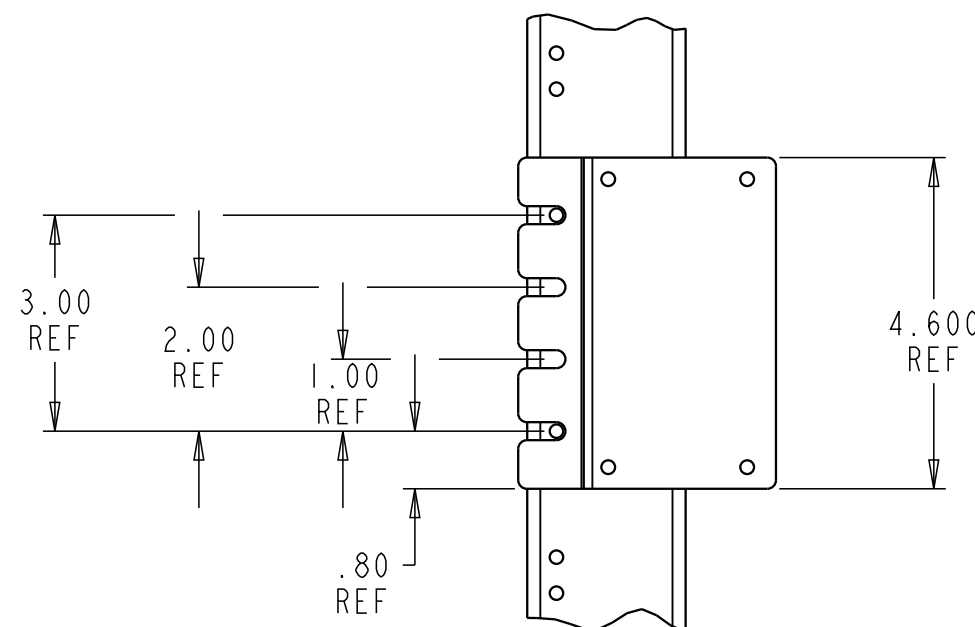

**LIST OF PARTS IN KIT**

ITEM	DESCRIPTION	QTY
001	4" WIDE VERTICAL DUCT	1
002	4" WIDE HINGED COVER	1
003	MOUNTING BRACKET	4
004	#12-24 SCREWS	24
005	#12 FLAT WASHER	24
006	GROMMET STRIPS	6

REV	MCO	DWN	DATE
G	40010402MCO	EEG	04-DEC-13
H	40031755MCO	OAVL	24-JUN-16

SCALE 0.100

**DETAIL A**  
SCALE 0.250

SEE DETAIL A

**NOTES:**

- ONE COPY OF THIS INSTALLATION DRAWING INCLUDED WITH KIT.
- KITS INCLUDE 5 MOUNTING BRACKETS WITH HARDWARE SET TO INSTALL.

**MOUNTING OPTION 1**

TOP VIEW  
VERTICAL DUCT MOUNTED  
USING ITEM 003 MOUNTING BRACKET

**MOUNTING BRACKET**

FRONT VIEW  
ITEM 003 FOR 4" WIDE TROUGH  
SCALE 0.375

**MOUNTING OPTION 2**

TOP VIEW  
VERTICAL DUCT  
MOUNTED DIRECTLY TO RACK