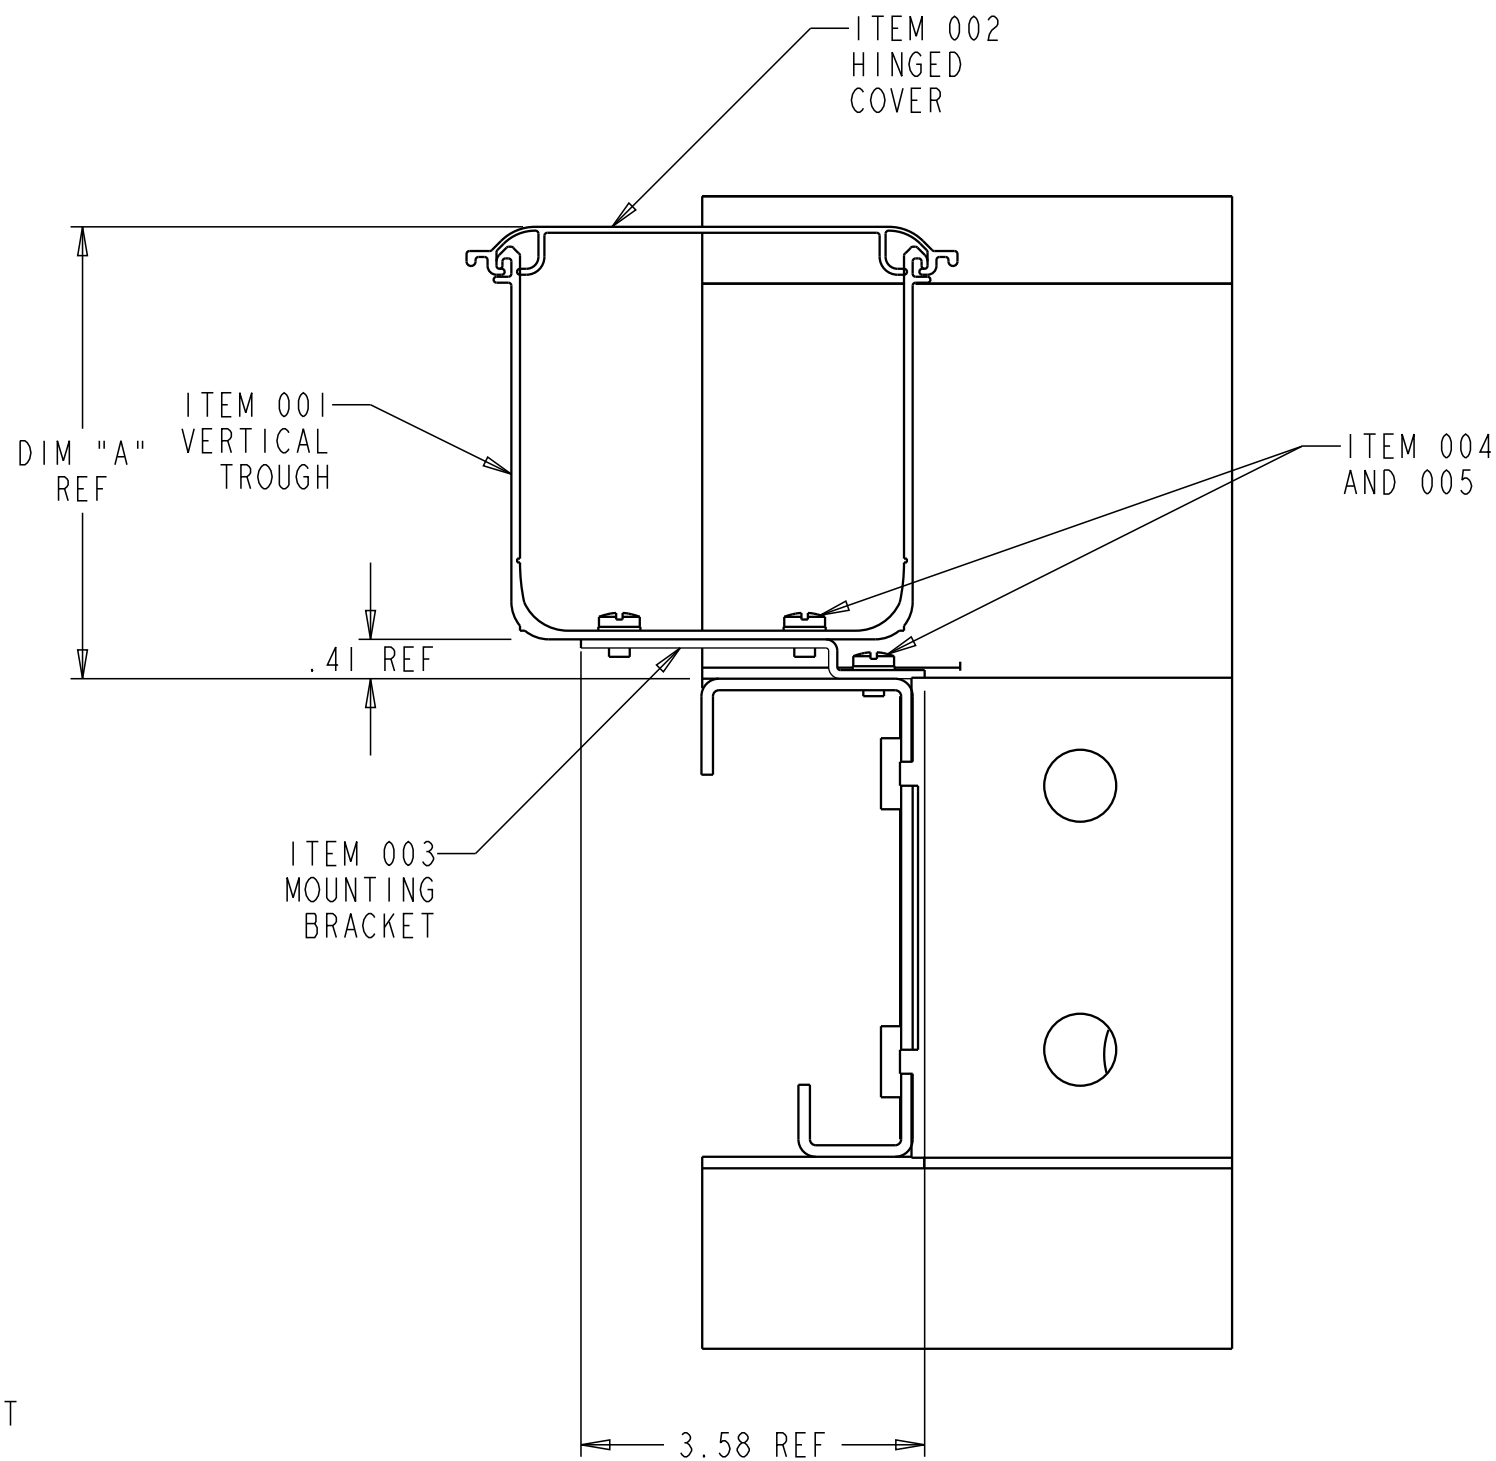

**LIST OF PARTS IN KIT**

ITEM	DESCRIPTION	QTY
001	4" WIDE VERTICAL DUCT	1
002	4" WIDE HINGED COVER	1
003	MOUNTING BRACKET	4
004	#12-24 SCREWS	24
005	#12 FLAT WASHER	24
006	GROMMET STRIPS	6

REV	MCO	DWN	DATE
G	40010402MCO	EEG	04-DEC-13
H	40031755MCO	OAVL	24-JUN-16

SCALE 0.100

**DETAIL A**  
SCALE 0.250

SEE DETAIL A

**NOTES:**

- ONE COPY OF THIS INSTALLATION DRAWING INCLUDED WITH KIT.
- KITS INCLUDE 5 MOUNTING BRACKETS WITH HARDWARE SET TO INSTALL.

**MOUNTING OPTION 1**

TOP VIEW  
VERTICAL DUCT MOUNTED  
USING ITEM 003 MOUNTING BRACKET

**MOUNTING BRACKET**

FRONT VIEW  
ITEM 003 FOR 4" WIDE TROUGH  
SCALE 0.375

**MOUNTING OPTION 2**

TOP VIEW  
VERTICAL DUCT  
MOUNTED DIRECTLY TO RACK

**DIMENSIONS IN INCHES  
THIRD ANGLE PROJECTION**