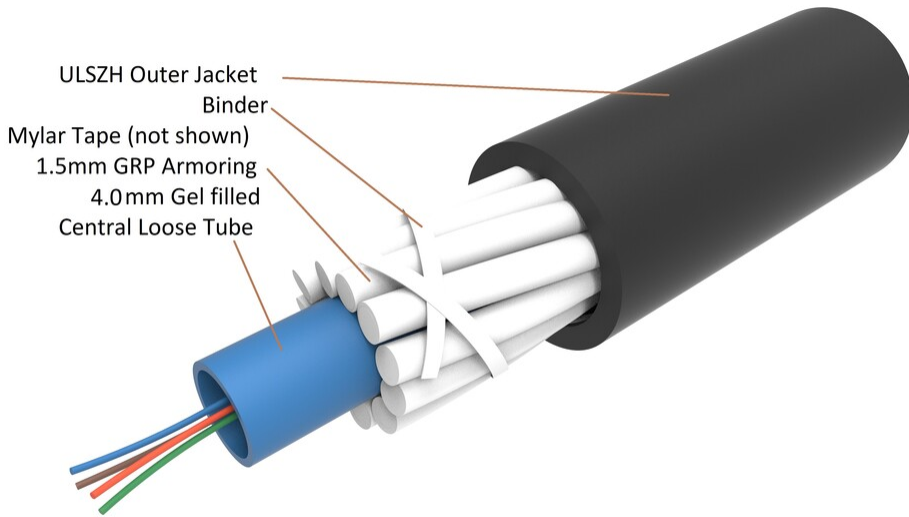

1594812-5 | C-024-CA-8W-M24BK/40G/GRP/E

Fiber Optic Cable, Indoor/outdoor, 24-fiber, OS2, ULSZH, loose tube, gel-filled. Provides Rodent Resistance.

Product Classification

Regional Availability	Australia/New Zealand EMEA
Portfolio	CommScope®
Product Type	Fiber indoor/outdoor cable
Product Series	C-CA

General Specifications

Armor Type	Non-metallic rods
Cable Type	Loose tube
Construction Type	Armored
Subunit Type	Gel-filled
Jacket Color	Black
Jacket Marking	Meters
Jacket Marking Method	Inkjet
Jacket Marking Text	COMMScope GB OPTICAL CABLE 1594812-5 24 x 9/125 OS2 ULSZH EN50575 CLASS E [Serial NUMBER] [METRE MARK]
Subunit, quantity	1
Fibers per Subunit, quantity	24
Total Fiber Count	24

Dimensions

Cable Length	2000 m 6,561.68 ft
Buffer Tube/Subunit Diameter	4 mm 0.157 in
Diameter Over Jacket	11 mm 0.433 in

Representative Image

Mechanical Specifications

Minimum Bend Radius, loaded	320 mm 12.598 in
Minimum Bend Radius, unloaded	240 mm 9.449 in
Tensile Load, long term, maximum	750 N 168.607 lbf
Tensile Load, short term, maximum	3000 N 674.427 lbf
Cable Crush Resistance, maximum	30 N/mm 171.304 lb/in
Compression Test Method	IEC 60794-1-2 E3
Impact	5 N-m 44.254 in lb
Impact Test Method	IEC 60794-1 E4
Twist	5 cycles
Twist Test Method	IEC 60794-1 E7

1594812-5 | C-024-CA-8W-M24BK/40G/GRP/E

EN50575 CPR Cable EuroClass Fire Performance

Eca

Environmental Space

Universal Low Smoke Zero Halogen (ULSZH)

Environmental Test Specifications

Temperature Cycle

-20 °C to +70 °C (-4 °F to +158 °F)