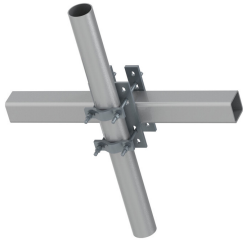

# XP-PM-S

XP-PM RRU Mount Bracket Kit for Mounting of (1) RRU to 3.5-4.5" Square or 3-6" Rectangular Tube. 2-3/8" to 3-1/2" OD Mount Pipes ordered separately.

## Product Classification

**Product Type** Remote radio head unit mount

## General Specifications

**Mounting** Square support rail

**Pipe, quantity** 0

## Dimensions

**Height** 279.4 mm | 11 in

**Length** 155.702 mm | 6.13 in

**Mounting Diameter 2, maximum** 152.4 mm | 6 in

**Mounting Diameter 2, minimum** 76.2 mm | 3 in

**Mounting Diameter, maximum** 114.3 mm | 4.5 in