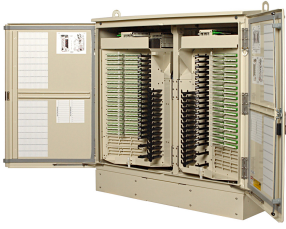

FD3-AJ864J00DFBP4

FDH 3000 Fiber Distribution Large Cabinet, 864F, SC/APC, no splitters, dielectric ribbon, 100 ft, 48F

Product Classification

Regional Availability	North America
Product Type	Fiber distribution hub
Product Series	FDH 3000

General Specifications

Access	Front
Cable Type	Dielectric - Ribbon
Color	Putty white
Distribution Cables, quantity	2
Distribution Ports, quantity	576
Fibers per Distribution Cable, quantity	288
Fibers per Feeder Cable, quantity	48
Interface, Input	SC
Interface Feature, Input	APC
Mounting	Pad
Splitter Slots, quantity	48

Dimensions

Height	1,244.6 mm 49 in
Width	1,193.8 mm 47 in
Depth	508 mm 20 in
Cable Length	30.48 m 100 ft
Enclosure Size	Large

Material Specifications

Finish	Powder coated
Material Type	Steel

FD3-AJ864J00DFBP4