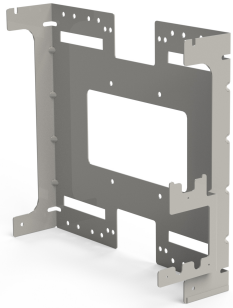

7847985-00 | Mounting Bracket Single CAP MX

CAP MX Mounting Bracket Single to mount one CAP MX to a wall

Product Classification

Product Type Mounting kit

Product Brand ERA®

Dimensions

Height 431 mm | 16.969 in

Width 480.2 mm | 18.906 in

Depth 102 mm | 4.016 in

Outline Drawing—Front

7847985-00 | Mounting Bracket Single CAP MX

Outline Drawing-Side