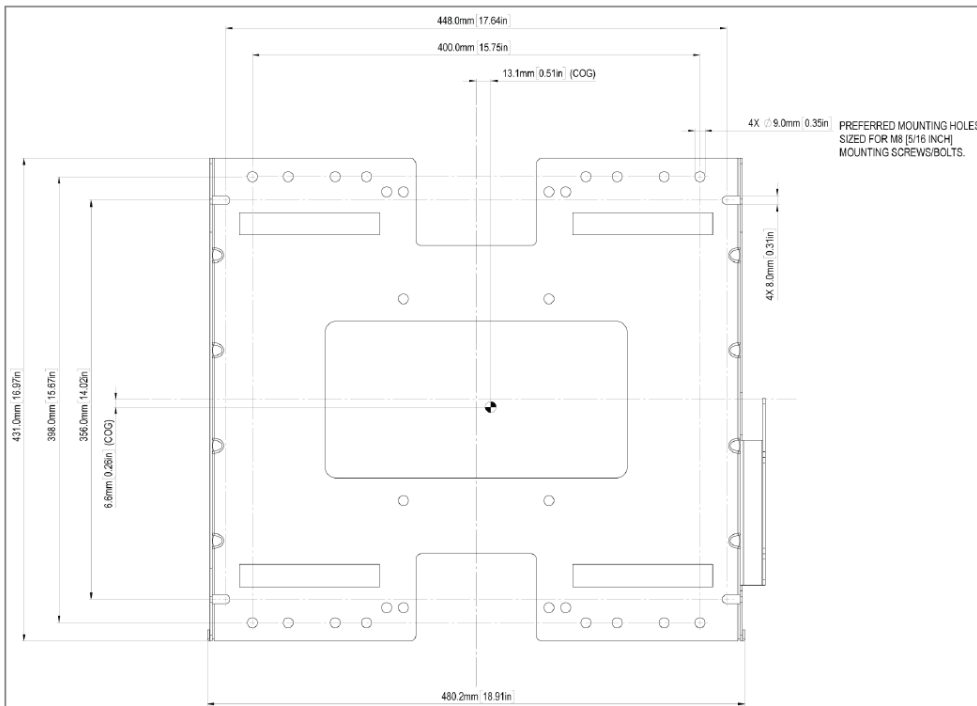

7847985-00 | Mounting Bracket Single CAP MX

CAP MX Mounting Bracket Single to mount one CAP MX to a wall

Product Classification

Product Type Mounting kit

Product Brand ERA®

Dimensions

Height 431 mm | 16.969 in

Width 480.2 mm | 18.906 in

Depth 102 mm | 4.016 in

Outline Drawing—Front

7847985-00 | Mounting Bracket Single CAP MX

Outline Drawing-Side