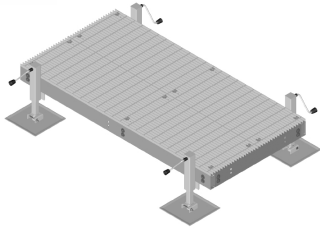

# EQ-P6C0406-AL

Equipment Platform, 4 ft x 6 ft, base with four adjustable legs

### Replaced By:

EQ-P0406-AL

Equipment Platform, 4 ft x 6 ft, base with four adjustable legs

## Dimensions

**Height** 685.8 mm | 27 in

**Width** 1,828.8 mm | 72 in

**Length** 1,219.2 mm | 48 in