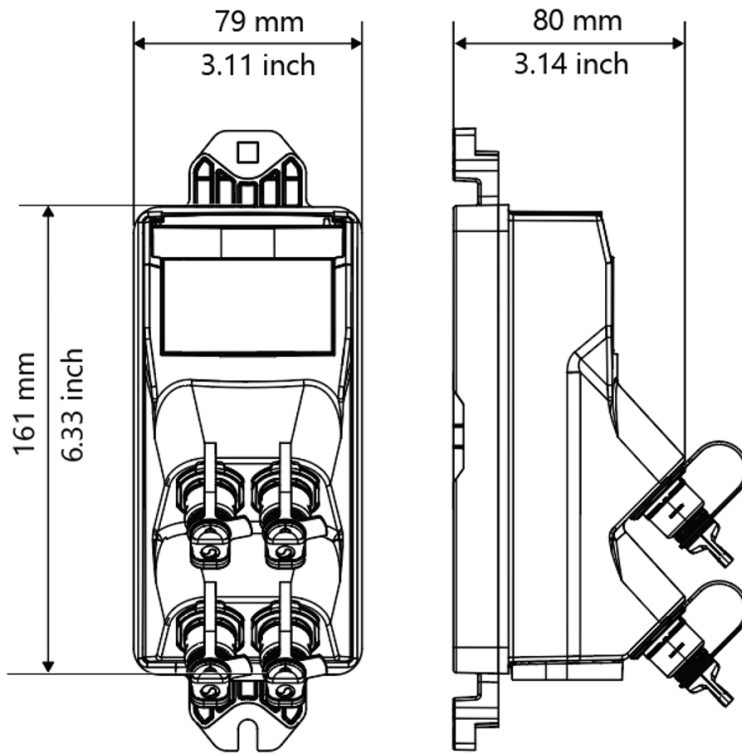

## Dimensions

**Height**

80 mm | 3.15 in

**Width**

79 mm | 3.11 in

**Length**

161 mm | 6.339 in

**Cable Length, stub**

450 ft (137 m)

## Dimension Drawing