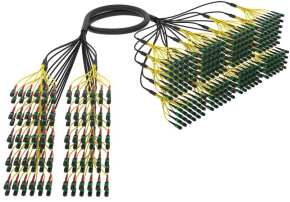

UJG2XMES3

Base Product

Ultra Low Loss (ULL) Singlemode MPO24 (pinned) to MPO12 (Unpinned) Pre-terminated Trunk Cable, 2880-Fiber, 12-fiber Rollable Ribbon Central Tube, Low Smoke Zero Halogen (LSZH)/Riser

Product Classification

Regional Availability	Asia Australia/New Zealand Europe Latin America Middle East /Africa North America
Portfolio	CommScope®
Product Type	Fiber trunk cable assembly
Product Brand	SYSTIMAX ULL
Ordering Note	For additional jacket colors, please contact a CommScope Sales Representative For lengths greater than 999 ft (304 m), orders must be in meters Minimum length may vary based on cable configuration

General Specifications

Color, boot A	Red
Color, connector A	Green
Color, boot B	Black
Color, connector B	Green
Construction Type	Rollable ribbon
Furcation Color	Yellow
Interface, Connector A	MPO-24/APC Male
Interface, Connector B	MPO-12/APC Female
Jacket Color	Black
Polarity	Method B Enhanced (ULL)
Fibers per Subunit, quantity	12
Total Fibers, quantity	2880

Packaging and Weights

Packaging Type Wood reel

Regulatory Compliance/Certifications

Agency **Classification**

ANATEL Compliant

Included Products

UJG2XMES3

- 760253186
Z-2880-CN-RR-F12BK/8G1/99L
/C – Fiber indoor/outdoor cable, All-Dielectric, LSZH, Gel-Free, Riser Rated, Central Core Rollable Ribbon, 2880 fiber, Singlemode G.657.A2, Feet jacket marking, Black jacket color, Cca flame rating
- 860638318 – MPO12, ULTRA LOW LOSS, FEMALE, Singlemode, GREEN, 3mm
- 860651709 – TeraSPEED® MPO Male 24 Fiber Connector, green, 3.6 mm