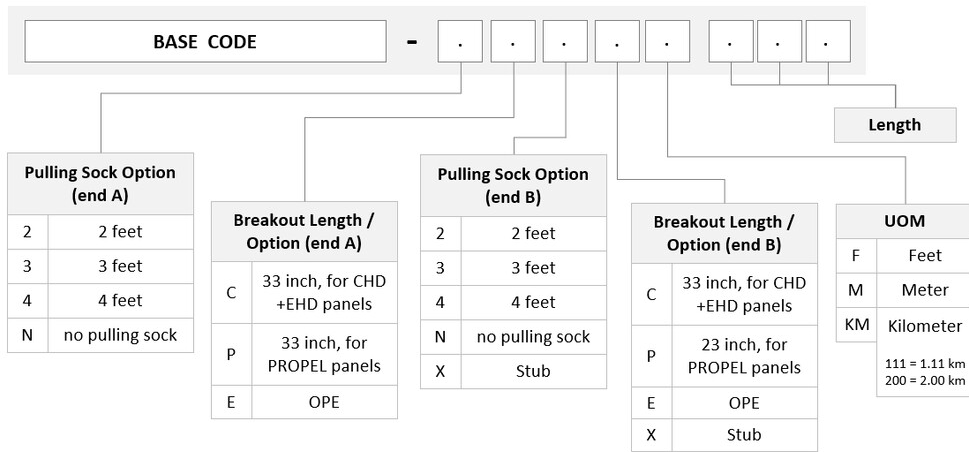

UJG2XMES3

Ordering Tree

Mechanical Specifications

Cable Retention Strength, maximum 11.24 lb @ 0° | 4.40 lb @ 90°

Optical Specifications

Fiber Mode Singlemode

Fiber Type G.657.A2, TeraSPEED®

Environmental Specifications

Operating Temperature -10 °C to +60 °C (+14 °F to +140 °F)

Environmental Space Dual Rated LSZH/Riser

Packaging and Weights

Packaging Type Wood reel

Regulatory Compliance/Certifications

Agency **Classification**

ANATEL Compliant

Included Products