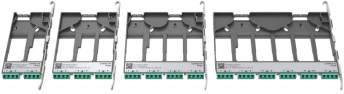

# PROPEL-ADAPTER-PACKS

---

Four sizes of interchangeable Propel fiber pass-through adapter packs provide the breadth of capabilities for virtually any configuration.

- Can be installed and removed from front or rear of panel
- QR code provides easy access to product documentation
- All adapter pack sizes are interchangeable within Propel panels or blades

With 8-, 12-, 16- and 24-fiber adapter pack options, the Propel portfolio delivers the versatility your network demands with a minimum number of components