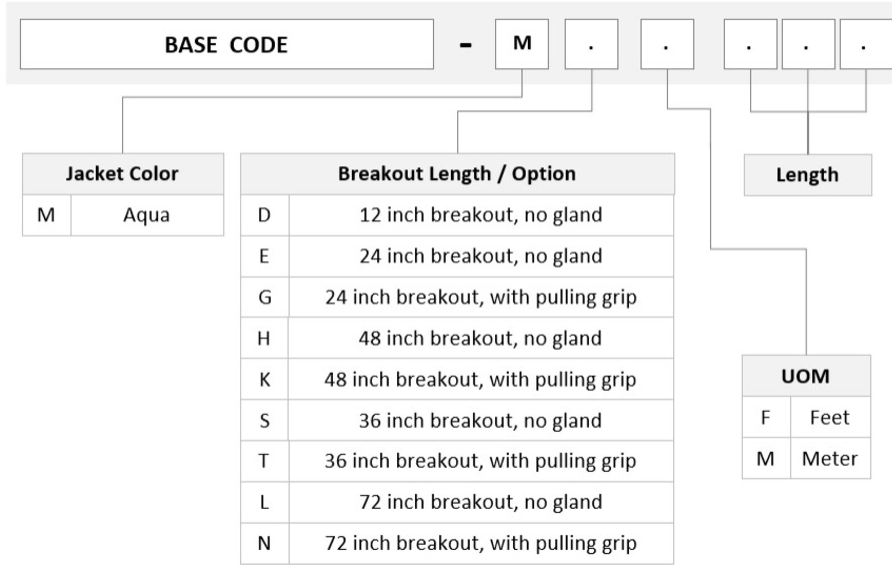

General Specifications

| | |
|-------------------------------|----------------------|
| Connector A, quantity | 6 |
| Color, connector A | Black |
| Connector B, quantity | 6 |
| Color, connector B | Black |
| Construction Type | Distribution, indoor |
| Interface, Connector A | LC/UPC |
| Interface, Connector B | LC/UPC |
| Jacket Color | Aqua |
| Total Fibers, quantity | 6 |

Dimensions

| | |
|---|----------|
| Cable Assembly Length Range (m) | 3 – 999 |
| Cable Assembly Length Range (ft) | 10 – 999 |

Ordering Tree

FSXLCLCW6

Mechanical Specifications

Cable Retention Strength, maximum 0.50 lb @ 0° | 0.50 lb @ 90°