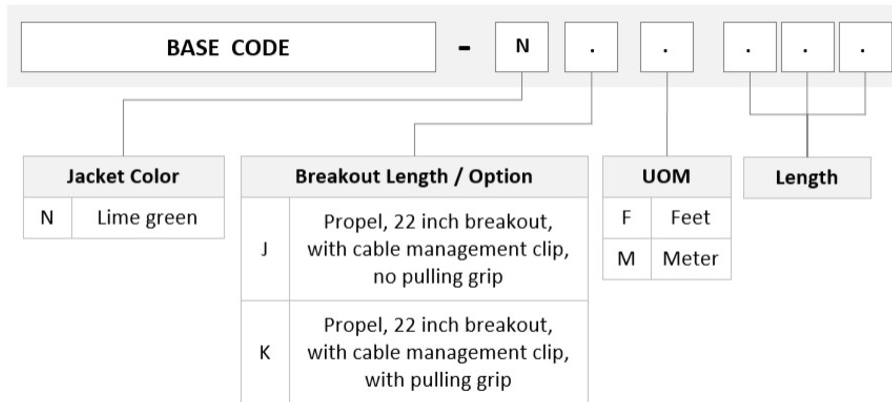

General Specifications

Connector A, quantity	6
Color, boot A	Gray
Color, connector A	Lime green
Connector B, quantity	6
Color, boot B	Gray
Color, connector B	Lime green
Construction Type	Stranded
Furcation Color	Lime green
Interface, Connector A	MPO-08/UPC Female
Interface, Connector B	MPO-08/UPC Male
Jacket Color	Lime green
Polarity	Method B Enhanced (ULL)
Fibers per Subunit, quantity	8
Total Fibers, quantity	48

Dimensions

Breakout Length	22 in
------------------------	-------

UGVQPQXTH

Cable Assembly Length Range (m) 3 – 305
Cable Assembly Length Range (ft) 10 – 999

Ordering Tree

Mechanical Specifications

Cable Retention Strength, maximum 11.24 lb @ 0° | 4.40 lb @ 90°