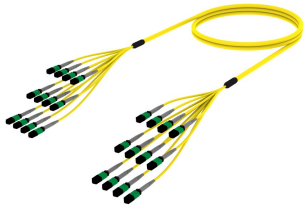

## Base Product

Ultra Low Loss (ULL) Singlemode MPO8 (Pinned) to MPO8 (Pinned), Fiber Trunk Cable Assembly, 96-Fiber, Plenum

## Product Classification

<b>Regional Availability</b>	Asia   Australia/New Zealand   China   Europe   India   Latin America   Middle East/Africa   North America
<b>Portfolio</b>	CommScope®
<b>Product Type</b>	Fiber trunk cable assembly
<b>Product Brand</b>	Propel   SYSTIMAX ULL
<b>Ordering Note</b>	For additional jacket colors, please contact a CommScope Sales Representative   For lengths greater than 999 ft (304 m), orders must be in meters   Minimum length may vary based on cable configuration

## General Specifications

<b>Connector A, quantity</b>	12
<b>Color, boot A</b>	Gray
<b>Color, connector A</b>	Green
<b>Connector B, quantity</b>	12
<b>Color, boot B</b>	Gray
<b>Color, connector B</b>	Green
<b>Construction Type</b>	Stranded
<b>Furcation Color</b>	Yellow
<b>Interface, Connector A</b>	MPO-08/APC Male
<b>Interface, Connector B</b>	MPO-08/APC Male
<b>Jacket Color</b>	Yellow
<b>Polarity</b>	Method B Enhanced (ULL)
<b>Fibers per Subunit, quantity</b>	8
<b>Total Fibers, quantity</b>	96