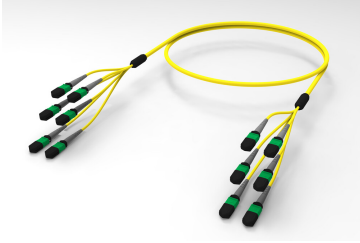

UGGQPQXTH

Base Product

Ultra Low Loss (ULL) Singlemode MPO8 (Non-Pinned) to MPO8 (Pinned), Fiber Trunk Cable Assembly, 48-Fiber, Plenum

Product Classification

Regional Availability

Asia | Australia/New Zealand | China | Europe | India | Latin America | Middle East/Africa | North America

Portfolio

CommScope®

Product Type

Fiber trunk cable assembly

Product Brand

Propel | SYSTIMAX ULL

Ordering Note

For additional jacket colors, please contact a CommScope Sales Representative | For lengths greater than 999 ft (304 m), orders must be in meters | Minimum length may vary based on cable configuration

General Specifications

Connector A, quantity	6
Color, boot A	Gray
Color, connector A	Green
Connector B, quantity	6
Color, boot B	Gray
Color, connector B	Aqua
Construction Type	Stranded
Furcation Color	Yellow
Interface, Connector A	MPO-08/APC Female
Interface, Connector B	MPO-08/APC Male
Jacket Color	Yellow
Polarity	Method B Enhanced (ULL)
Fibers per Subunit, quantity	8
Total Fibers, quantity	48

Dimensions

Breakout Length	22 in
------------------------	-------

UGGQPQXTH

Cable Assembly Length Range (m) 3 – 305
Cable Assembly Length Range (ft) 10 – 999

Ordering Tree

Mechanical Specifications

Cable Retention Strength, maximum 11.24 lb @ 0 ° | 4.40 lb @ 90 °