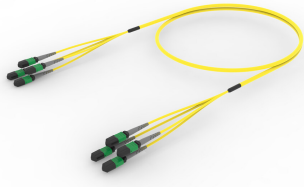

U3GQPQXTS

Base Product

Ultra Low Loss (ULL) Singlemode MPO8 (Non-Pinned) to MPO8 (Pinned), Fiber Trunk Cable Assembly, 32-Fiber, LZSH B2ca

Product Classification

Regional Availability	Europe
Portfolio	CommScope®
Product Type	Fiber trunk cable assembly
Product Brand	Propel SYSTIMAX ULL
Ordering Note	For additional jacket colors, please contact a CommScope Sales Representative For lengths greater than 999 ft (304 m), orders must be in meters Minimum length may vary based on cable configuration

General Specifications

Connector A, quantity	4
Color, boot A	Gray
Color, connector A	Green
Connector B, quantity	4
Color, boot B	Gray
Color, connector B	Green
Construction Type	Stranded
Furcation Color	Yellow
Interface, Connector A	MPO-08/APC Female
Interface, Connector B	MPO-08/APC Male
Jacket Color	Yellow
Polarity	Method B Enhanced (ULL)
Fibers per Subunit, quantity	8
Total Fibers, quantity	32

Dimensions

Breakout Length	22 in
------------------------	-------

U3GQPQXTS

Cable Assembly Length Range (m)	3 – 305
Cable Assembly Length Range (ft)	10 – 999

Ordering Tree

Mechanical Specifications

Cable Retention Strength, maximum	11.24 lb @ 0 ° 4.40 lb @ 90 °
--	---------------------------------

Optical Specifications

Fiber Mode	Singlemode
Fiber Type	G.657.A2, TeraSPEED®

Environmental Specifications

Operating Temperature	-10 °C to +60 °C (+14 °F to +140 °F)
EN50575 CPR Cable EuroClass Fire Performance	B2ca
Environmental Space	Indoor Low Smoke Zero Halogen (LSZH)