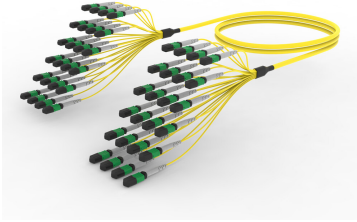

U3GQPQXTN

Base Product

Ultra Low Loss (ULL) Singlemode MPO8 (Non-Pinned) to MPO8 (Pinned), Fiber Trunk Cable Assembly, 192-Fiber, LZSH B2ca

Product Classification

Regional Availability	Europe
Portfolio	CommScope®
Product Type	Fiber trunk cable assembly
Product Brand	Propel SYSTIMAX ULL
Ordering Note	For additional jacket colors, please contact a CommScope Sales Representative For lengths greater than 999 ft (304 m), orders must be in meters Minimum length may vary based on cable configuration

General Specifications

Connector A, quantity	24
Color, boot A	Gray
Color, connector A	Green
Connector B, quantity	24
Color, boot B	Gray
Color, connector B	Green
Construction Type	Stranded
Furcation Color	Yellow
Interface, Connector A	MPO-08/APC Female
Interface, Connector B	MPO-08/APC Male
Jacket Color	Yellow
Polarity	Method B Enhanced (ULL)
Fibers per Subunit, quantity	8
Total Fibers, quantity	192

Dimensions

Breakout Length	22 in
------------------------	-------

U3GQPQXTN

Cable Assembly Length Range (m)	3 – 305
Cable Assembly Length Range (ft)	10 – 999

Ordering Tree

Mechanical Specifications

Cable Retention Strength, maximum	11.24 lb @ 0 ° 4.40 lb @ 90 °
--	---------------------------------

Optical Specifications

Fiber Mode	Singlemode
Fiber Type	G.657.A2, TeraSPEED®

Environmental Specifications

Operating Temperature	-10 °C to +60 °C (+14 °F to +140 °F)
EN50575 CPR Cable EuroClass Fire Performance	B2ca
Environmental Space	Indoor Low Smoke Zero Halogen (LSZH)