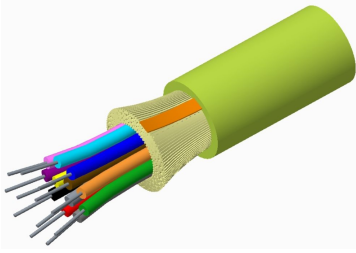

P-DS

Fiber Optic Cable, Indoor Plenum, Distribution Cable

- CommScope's indoor fiber cables are positioned for Data Center or Central Office applications
- Superior mechanical and optical performance with unmatched stability and quality
- Available Jacket Colors: Aqua, Black, Blue, Green, Orange, Red, Rose, Slate, Violet and Yellow

Product Classification

Regional Availability	Asia Australia/New Zealand EMEA Latin America North America
Portfolio	CommScope®
Product Type	Fiber indoor cable
Product Series	P-DS

General Specifications

Cable Type	Distribution
Construction Type	Non-armored