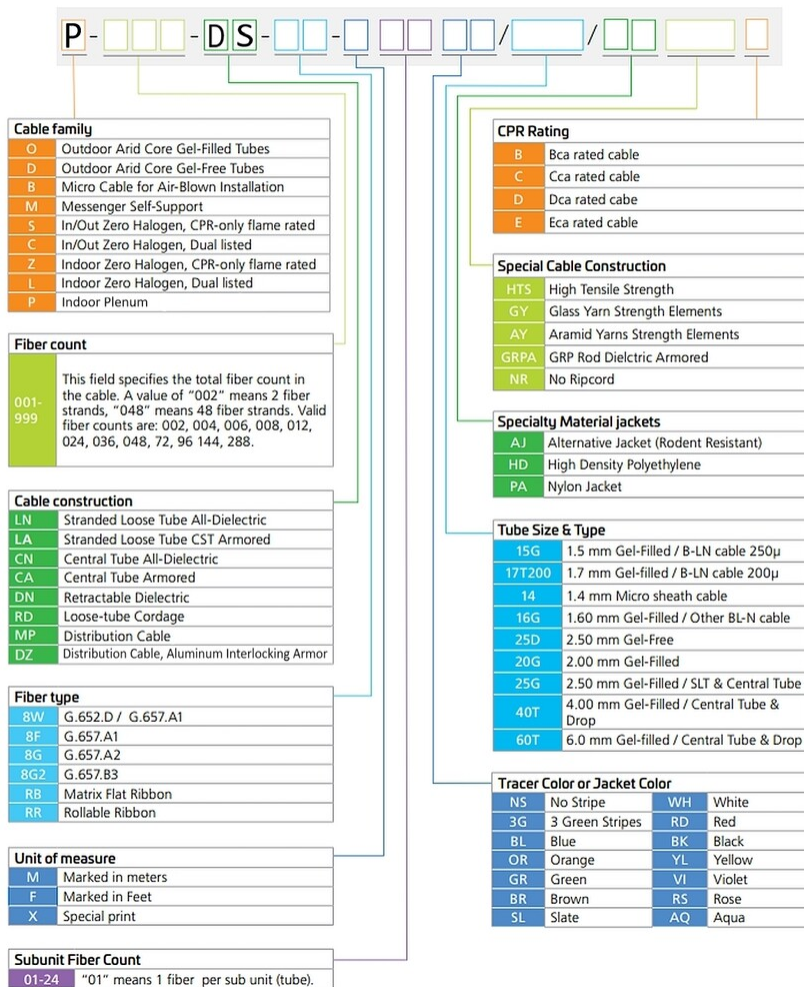

P-DS

Fiber Optic Cable, Indoor Plenum, Distribution Cable

- CommScope's indoor fiber cables are positioned for Data Center or Central Office applications
- Superior mechanical and optical performance with unmatched stability and quality
- Available Jacket Colors: Aqua, Black, Blue, Green, Orange, Red, Rose, Slate, Violet and Yellow

Product Classification

Regional Availability	Asia Australia/New Zealand EMEA Latin America North America
Portfolio	CommScope®
Product Type	Fiber indoor cable
Product Series	P-DS

General Specifications

Cable Type	Distribution
Construction Type	Non-armored

Ordering Tree

P-DS

Environmental Specifications

Installation temperature	-0 °C to +70 °C (-32 °F to +158 °F)
Operating Temperature	-20 °C to +70 °C (-4 °F to +158 °F)
Storage Temperature	-40 °C to +70 °C (-40 °F to +158 °F)
Cable Qualification Standards	ANSI/ICEA S-83-596 Telcordia GR-409
Environmental Space	Plenum