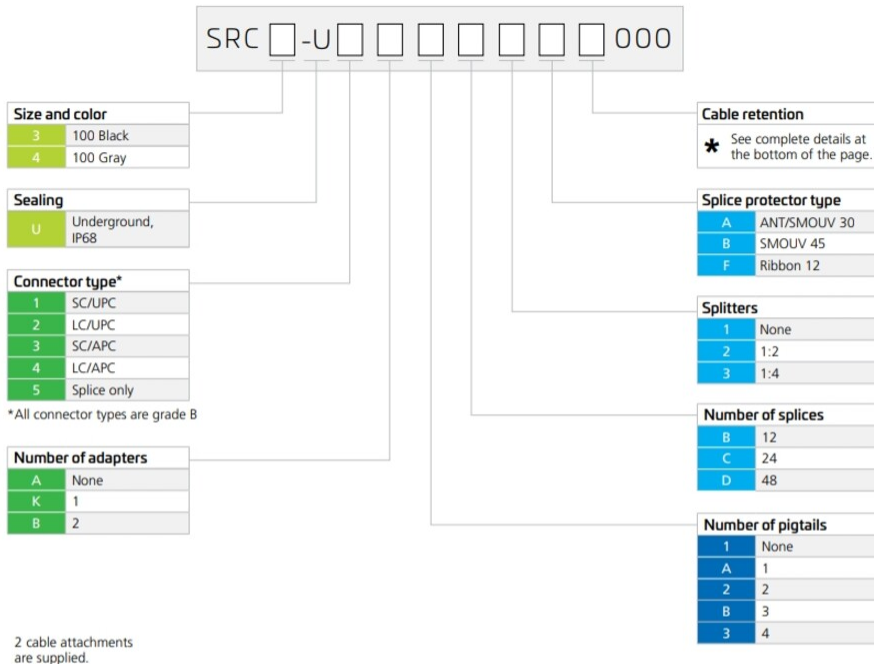

SRC3-U5A1B1BC000

Splicing Capacity, Single Fusion, maximum	12
Splicing Type, Supported	Single fusion
Splitter Type	No splitter
Splitter, quantity	0

Dimensions

Height	267 mm | 10.512 in
Width	117 mm | 4.606 in
Depth	49 mm | 1.929 in
Cable Entry Drop Port Diameter	8 mm (0.31 in) mm

Ordering Tree

Cable retention*	Cable Termination Unit (CTU) options				
A None					
B NVX-CR-MC-FT-NN	NVX-CR-MC-FT-NN	NVX-CR-MC-RD-NN	NVX-CR-SA-SM-NN	NVX-CR-TI-SM-NN	NVX-CR-DU-FL-NN
C NVX-CR-MC-RD-NN	- Flat cable - Metal clip - Range 3 x 5 to 4 x 8 mm	- Round cable - Metal clip - Range 4 to 6.2 mm	- Round cable - Dia up to 8 mm - Strength member - Aramide yarns - Single layer	- Round cable - Dia up to 8 mm - Aramide yarns - Single layer	- Round cable - Dia up to 6.2 mm - Aramide yarns - Dual layer - Compact length
D NVX-CR-SA-SM-NN					
E NVX-CR-TI-SM-NN					
F NVX-CR-DU-FL-NN					
G 4xNVX-CR-MC-FT-NN					
H 4xNVX-CR-MC-RD-NN					
I 4xNVX-CR-SA-SM-NN					
J 4xNVX-CR-TI-SM-NN					
K 4xNVX-CR-DU-FL-NN					
L 2xNVX-CR-MC-FT-NN and 2xNVX-CR-MC-RD-NN