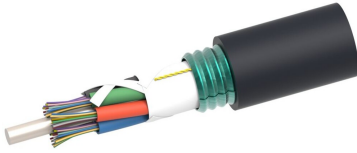

D-LA

Base Product

Fiber Optic Cable, Outdoor Arid Core Gel-Free Tubes, Stranded Loose Tube CST Armored

- CommScope's outside plant fiber cables are made with high-performance, standards-compliant materials
- The portfolio includes both armored and dielectric designs available with dry or gel-filled tubes
- Superior mechanical and optical performance with unmatched stability and quality

Product Classification

Portfolio	CommScope®
Product Type	Fiber OSP cable
Product Series	D-LA

General Specifications

Armor Type	Corrugated steel
Cable Type	Stranded loose tube
Construction Type	Armored
Subunit Type	Gel-free
Jacket Color	Black