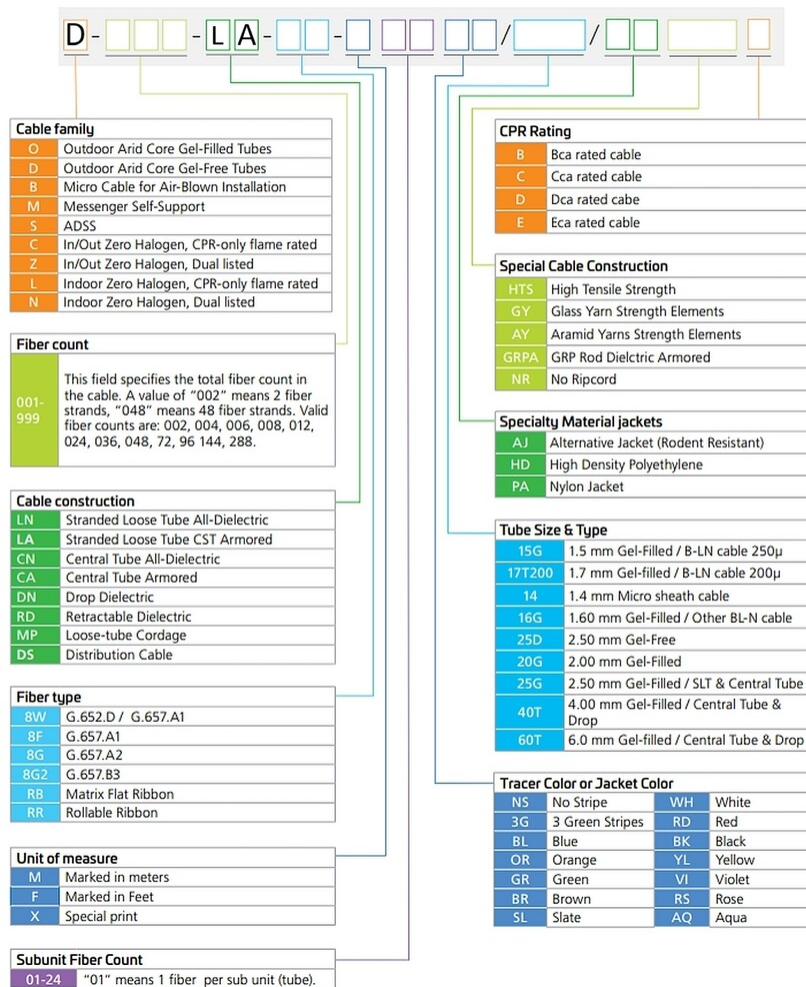

D-LA

Base Product

Fiber Optic Cable, Outdoor Arid Core Gel-Free Tubes, Stranded Loose Tube CST Armored

- CommScope's outside plant fiber cables are made with high-performance, standards-compliant materials
- The portfolio includes both armored and dielectric designs available with dry or gel-filled tubes
- Superior mechanical and optical performance with unmatched stability and quality

Product Classification

Portfolio	CommScope®
Product Type	Fiber OSP cable
Product Series	D-LA

General Specifications

Armor Type	Corrugated steel
Cable Type	Stranded loose tube
Construction Type	Armored
Subunit Type	Gel-free
Jacket Color	Black

Ordering Tree

D-LA

Environmental Specifications

Environmental Space Aerial, lashed | Buried