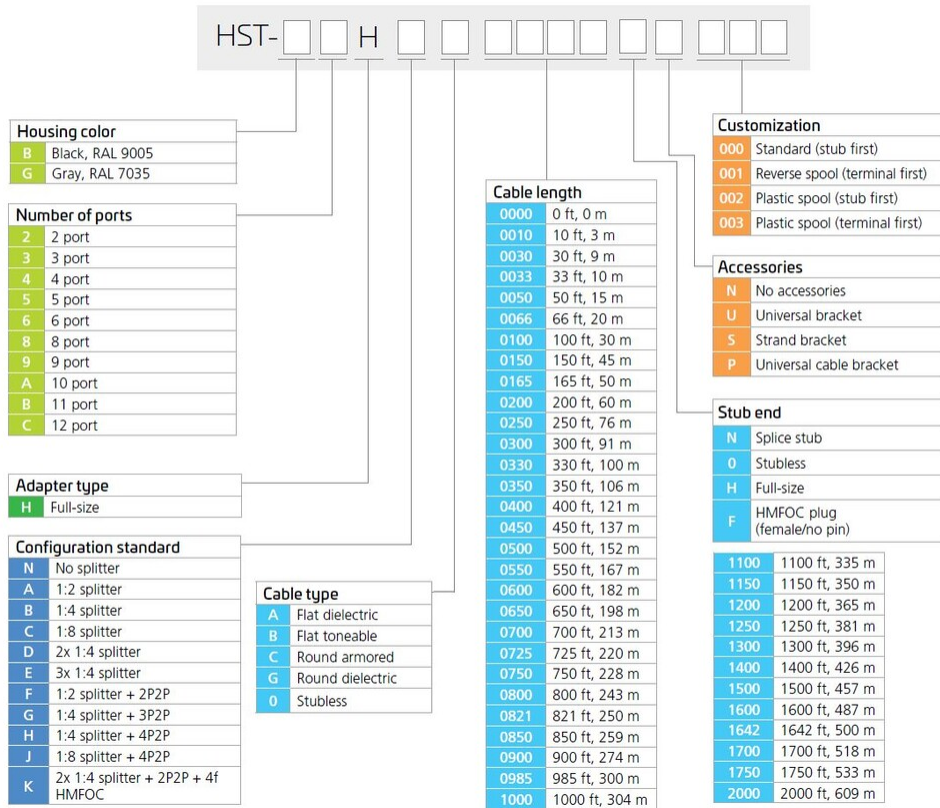

HST-B4HBA0400NU000

Material Specifications

Enclosure Material Type Hardened plastic

Optical Specifications

Fiber Type G.652.D

Attenuation Single Ports, maximum 7.5 dB

Attenuation, maximum 0.30 dB/km @ 1550 nm | 0.40 dB/km @ 1310 nm

Wavelength Range 1260–1635 nm

Insertion Loss, Splitter, maximum 7.1 dB

Insertion Loss, Terminal Connector, maximum 0.4 dB

Return Loss, Splitter, minimum 55 dB

Environmental Specifications

Operating Temperature -40 °C to +65 °C (-40 °F to +149 °F)

Relative Humidity 5%–100%, condensing