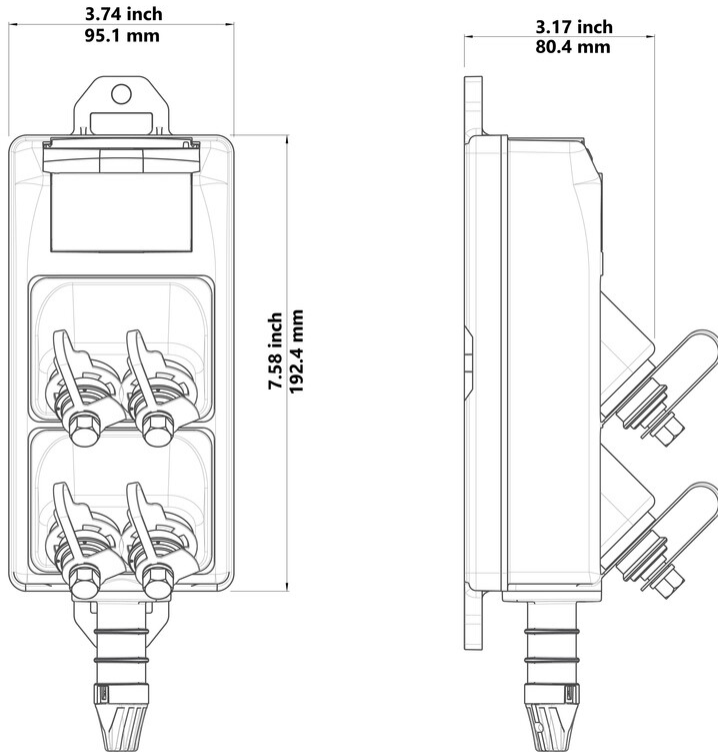

## General Specifications

|                            |                                     |
|----------------------------|-------------------------------------|
| <b>Cable Type</b>          | Dielectric - Flat - Loose Tube      |
| <b>Cable, quantity</b>     | 1                                   |
| <b>Distribution Type</b>   | 1 x 4 splitter                      |
| <b>Drop Port Type</b>      | Hardened full-size SC/APC           |
| <b>Drop Port, quantity</b> | 4                                   |
| <b>Enclosure Color</b>     | Black (RAL 9005)                    |
| <b>Mounting</b>            | Handhole   Pedestal   Pole   Strand |
| <b>Port Type</b>           | Hardened full-size SC/APC           |
| <b>Port, quantity</b>      | 4                                   |
| <b>Splitter, quantity</b>  | 1                                   |
| <b>Stub Type</b>           | Stub tail                           |

## Dimensions

# HST-B4HBA0400NU000

|                             |                                  |
|-----------------------------|----------------------------------|
| <b>Height</b>               | 80 mm   3.15 in                  |
| <b>Width</b>                | 95 mm   3.74 in                  |
| <b>Length</b>               | 192 mm   7.559 in                |
| <b>Cable Stub Length</b>    | 121.92 m   400 ft                |
| <b>Cable Outer Diameter</b> | 4.3 x 8.0 mm (0.17 x 0.31 in) in |

## Dimension Drawing