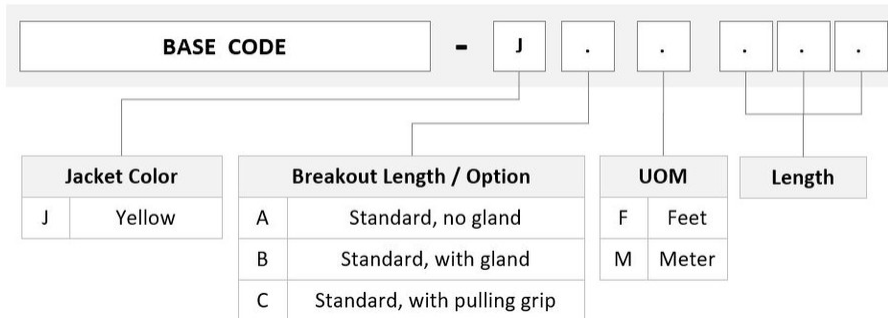

FGWMPUCRP

Ordering Tree

Mechanical Specifications

Cable Retention Strength, maximum 11.24 lb @ 0 ° | 4.40 lb @ 90 °

Optical Specifications

Fiber Mode Singlemode

Fiber Type G.657.A2, TeraSPEED®

Environmental Specifications

Operating Temperature -10 °C to +60 °C (+14 °F to +140 °F)

Environmental Space Indoor | Plenum

Included Products

- 760239140 – Indoor Plenum All-Dielectric Central Tube Rollable Ribbon Cable
- P-288-CN-RR-F12YL/8G/99E
- 860638318 – MPO12, ULTRA LOW LOSS, FEMALE, SM, GREEN, 3mm