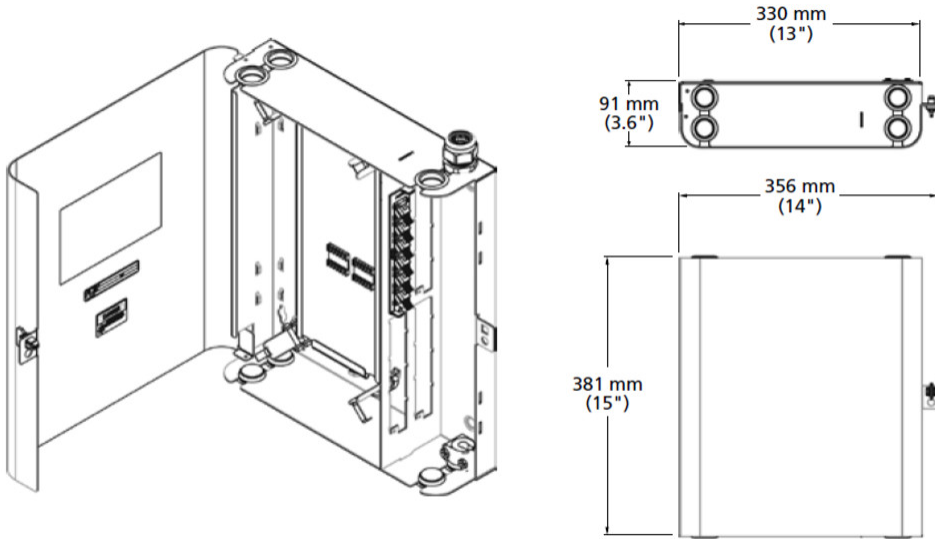

FL1-G7/01NA1-168

FL1000 Fiber Wall Box, 2-door, singlemode SC/UPC, 12 ports, with IFC stranded cable, stub at far end, 168 meters

- Ideal for small to medium fiber counts within communication rooms or closets at customer sites
- Provides demarcation access for the telecom carrier and the end-user by way of separate compartments
- Guarantees mechanical protection and fiber management for indoor and outdoor cable
- Fully customizable for patch-patch, splice-patch or for the storage of un-terminated (dark) fibers

Product Classification

Regional Availability	North America
Product Type	Fiber wall box
Product Series	FL1000

General Specifications

Application	Patching
Adapter Packs Included, quantity	2
Adapters, quantity	12
Cable Clamps, quantity	1
Cable Entry Location	Bottom left Bottom right Top left Top right
Cable Type	IFC - Stranded
Color	Putty white
Door, quantity	2
Front Door Type	Single hinged
Growth Configuration	Fully loaded
Interface	SC/UPC
Lock Type	Key lock
Mounting	Wall
Total Fibers, quantity	12
Total Ports, quantity	12

Dimensions

Height	433 mm 17.047 in
Width	511 mm 20.118 in

FL1-G7/01NA1-168

Depth	156.97 mm 6.18 in
Cable Length	229 m 751.312 ft

Outline Drawing

Material Specifications

Finish	Powder coated
Material Type	Steel