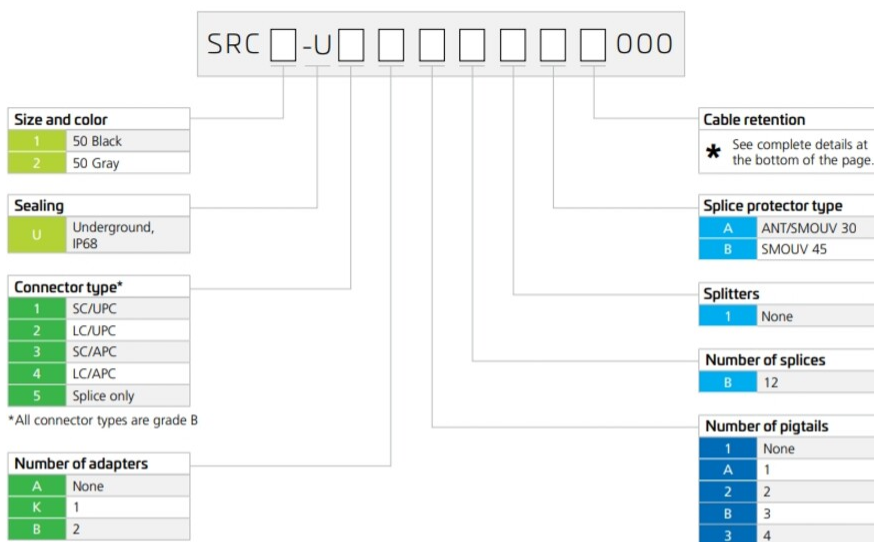

SRC1-U5A1B1BB000

Splicing Capacity, Single Fusion, maximum	12
Splicing Type, Supported	Single fusion
Split Ratio	Symmetrical
Splitter Type	No splitter
Splitter, quantity	0

Dimensions

Height	267 mm | 10.512 in
Width	87 mm | 3.425 in
Depth	49 mm | 1.929 in
Cable Entry Drop Port Diameter	8 mm (0.31 in) mm

Ordering Tree

Cable retention^a	Cable Termination Unit (CTU) options				
A None	B	C	D	E	F
B NVX-CR-MC-FT-NN	NVX-CR-MC-FT-NN	NVX-CR-MC-RD-NN	NVX-CR-SA-SM-NN	NVX-CR-TI-SM-NN	NVX-CR-DU-FL-NN
C NVX-CR-MC-RD-NN	- Flat cable - Metal clip - Range 3 x 5 to 4 x 8 mm	- Round cable - Metal clip - Range 4 to 6.2 mm	- Round cable - Dia up to 8 mm - Strength member - Aramid yarns - Single layer	- Round cable - Dia up to 8 mm - Aramid yarns - Single layer	- Round cable - Dia up to 6.2 mm - Aramid yarns - Dual layer - Compact length
D NVX-CR-SA-SM-NN	^a 2 cable attachments are supplied.				
E NVX-CR-TI-SM-NN					
F NVX-CR-DU-FL-NN