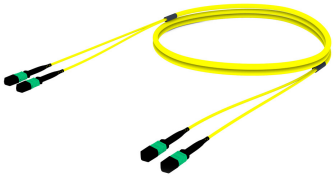

## Base Product

Singlemode MPO (Unpinned) to Unconnectorized, InstaPATCH® 360 Armored Pre-terminated Trunk Cable, 24-Fiber, Plenum

## Product Classification

<b>Regional Availability</b>	Asia   Australia/New Zealand   China   Europe   India   Latin America   Middle East/Africa   North America
<b>Portfolio</b>	CommScope®
<b>Product Type</b>	Fiber trunk cable assembly
<b>Product Brand</b>	SYSTIMAX InstaPATCH® 360
<b>Ordering Note</b>	For lengths greater than 999 ft (304 m), orders must be in meters   Minimum length may vary based on cable configuration

## General Specifications

<b>Color, boot A</b>	Black
<b>Color, connector A</b>	Green
<b>Color, boot B</b>	Black
<b>Color, connector B</b>	Green
<b>Construction Type</b>	Armored   Stranded
<b>Furcation Color</b>	Yellow
<b>Interface, Connector A</b>	MPO-12/APC Female
<b>Interface, Connector B</b>	Unterminated
<b>Jacket Color</b>	Yellow
<b>Polarity</b>	Method B (LL)
<b>Fibers per Subunit, quantity</b>	12
<b>Total Fibers, quantity</b>	24