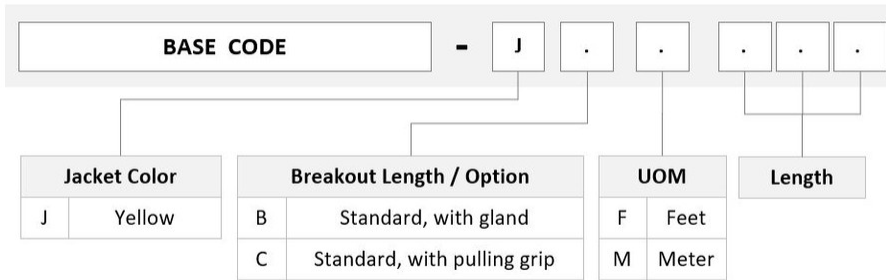

FHWMPUCAF

Ordering Tree

Mechanical Specifications

Cable Retention Strength, maximum 11.24 lb @ 0 ° | 4.40 lb @ 90 °

Optical Specifications

Fiber Mode Singlemode

Fiber Type G.652.D | G.657.A1, TeraSPEED®

Environmental Specifications

Operating Temperature -10 °C to +60 °C (+14 °F to +140 °F)

Environmental Space Indoor | Plenum

Regulatory Compliance/Certifications

Agency	Classification
ANATEL	Compliant
CHINA-ROHS	Above maximum concentration value
ROHS	Compliant/Exempted
UK-ROHS	Compliant/Exempted

Included Products

760119529 P-024-MZ-8W-F12YL – Fiber Indoor cable, TeraSPEED® Plenum MPO Trunk, interlocking aluminum armored with plenum jacket, 24 fiber with 12 fiber subunits, Gel-free, Singlemode G.652.D and G.657.A1, Feet jacket marking, Yellow jacket color

860366137