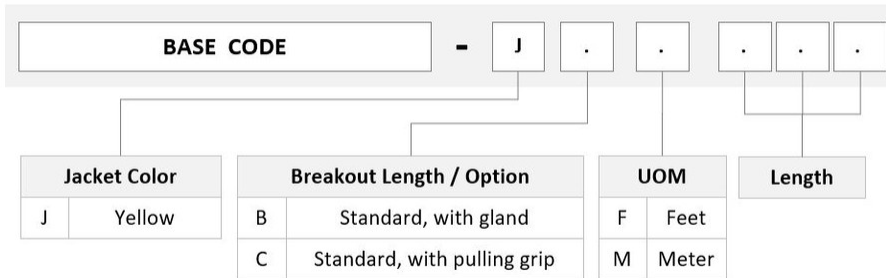

General Specifications

Color, boot A	Black
Color, connector A	Green
Color, boot B	Black
Color, connector B	Green
Construction Type	Armored Stranded
Furcation Color	Yellow
Interface, Connector A	MPO-12/APC Female
Interface, Connector B	Unterminated
Jacket Color	Yellow
Polarity	Method B (LL)
Fibers per Subunit, quantity	12
Total Fibers, quantity	12

Dimensions

FHWMPUCAD

Breakout Length	33 in
Cable Assembly Length Range (m)	3 – 999
Cable Assembly Length Range (ft)	10 – 999

Ordering Tree

Mechanical Specifications

Cable Retention Strength, maximum	11.24 lb @ 0 ° 4.40 lb @ 90 °
--	---------------------------------