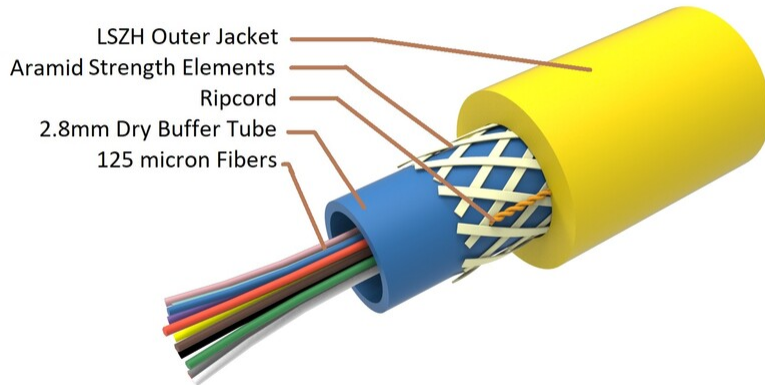

Fiber indoor/outdoor cable, LightScope ZWP®, dry loose tube, 6 fiber, Singlemode G.652.D and G.657.A1, Gel-free, Yellow jacket color, Dca flame rating

OBSOLETE

This product was discontinued on: March 31, 2023

Product Classification

Regional Availability	Asia Australia/New Zealand EMEA
Portfolio	CommScope®
Product Type	Fiber indoor/outdoor cable
Product Series	C-CN

General Specifications

Cable Type	Loose tube
Fibers per Subunit, quantity	6
Jacket Color	Yellow
Jacket Marking	Meters
Subunit Type	Gel-free
Total Fiber Count	6

Dimensions

Cable Length	2000 m 6,561.68 ft
Diameter Over Jacket	6.4 mm 0.252 in

Representative Image

Mechanical Specifications

Minimum Bend Radius, loaded	139.7 mm 5.5 in
Minimum Bend Radius, unloaded	129.5 mm 5.098 in
Tensile Load, long term, maximum	400 N 89.924 lbf
Tensile Load, short term, maximum	500 N 112.405 lbf