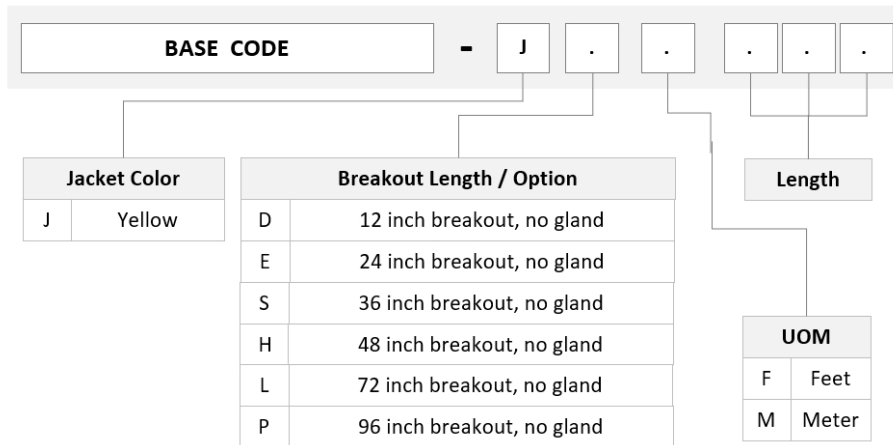

General Specifications

Connector A, quantity	3
Color, boot A	Gray
Color, connector A	Green
Connector B, quantity	3
Color, boot B	Gray
Color, connector B	Green
Construction Type	Stranded
Furcation Color	Yellow
Interface, Connector A	MPO-08/APC Female
Interface Feature, connector A	Unpinned
Interface, Connector B	MPO-08/APC Female
Interface Feature, connector B	Unpinned
Jacket Color	Yellow
Polarity	Method B Enhanced (ULL)
Fibers per Subunit, quantity	8
Total Fibers, quantity	24

UQGQPQPHF

Dimensions

Cable Assembly Length Range (m) 1 – 305

Cable Assembly Length Range (ft) 1 – 999

Ordering Tree

Mechanical Specifications

Cable Retention Strength, maximum 11.24 lb @ 0° | 4.40 lb @ 90°

Optical Specifications