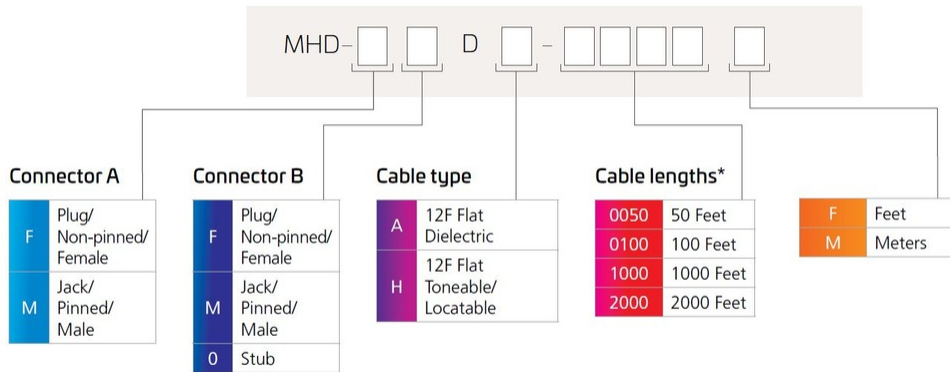

Ordering Tree

* Cable Length shown as an example, additional cable lengths available upon request up to 2,000 ft. (600 m).

Mechanical Specifications

Minimum Bend Radius, loaded	86 mm | 3.386 in