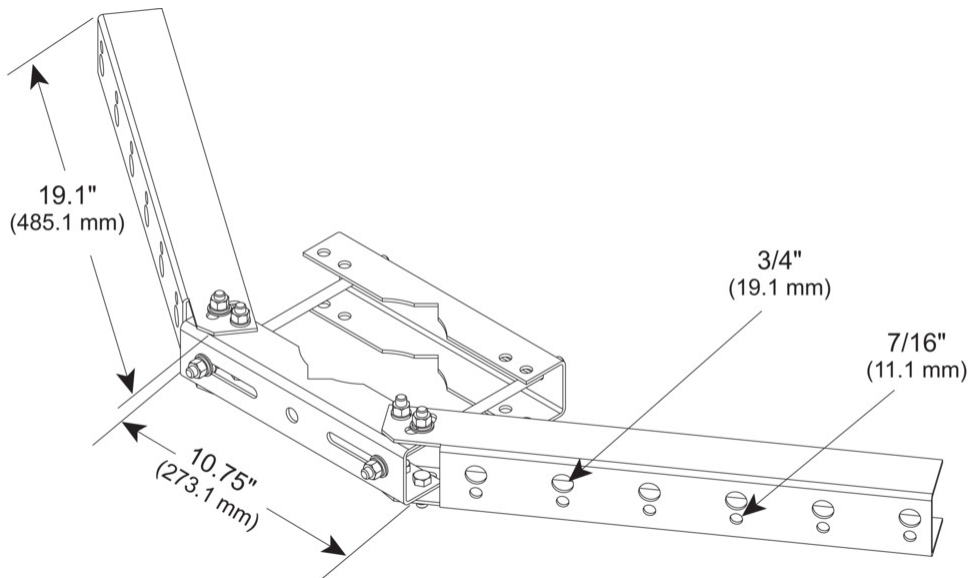

SS-2FB2550

Outline Drawing

Material Specifications

Material Type Hot dip galvanized steel

Packaging and Weights

Included Brackets
Packaging quantity 1
Weight, net 5 kg | 11.023 lb

Regulatory Compliance/Certifications

Agency	Classification
ISO 9001:2015	Designed, manufactured and/or distributed under this quality management system
REACH-SVHC	Compliant as per SVHC revision on www.commscope.com/ProductCompliance
ROHS	Compliant

Included Products

SS-FB – Star Support Face Bracket