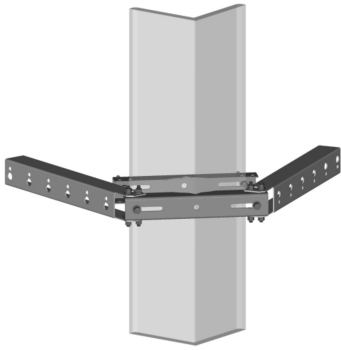

# SS-2FB2550

---

Star Support Face Bracket, dual, for 1-1/2 in to 5-9/16 in OD round members and 2-1/2 in to 5 in angle members

## Dimensions

**Height** 101.6 mm | 4 in

**Width** 304.8 mm | 12 in

**Length** 254 mm | 10 in

**Mounting Diameter 2, maximum** 127 mm | 5 in

**Mounting Diameter 2, minimum** 63.5 mm | 2.5 in

**Mounting Diameter, maximum** 142.24 mm | 5.6 in

## Dimensions

**Height** 101.6 mm | 4 in

**Width** 304.8 mm | 12 in

**Length** 254 mm | 10 in

**Hole Size** 3/4 in | 7/16 in