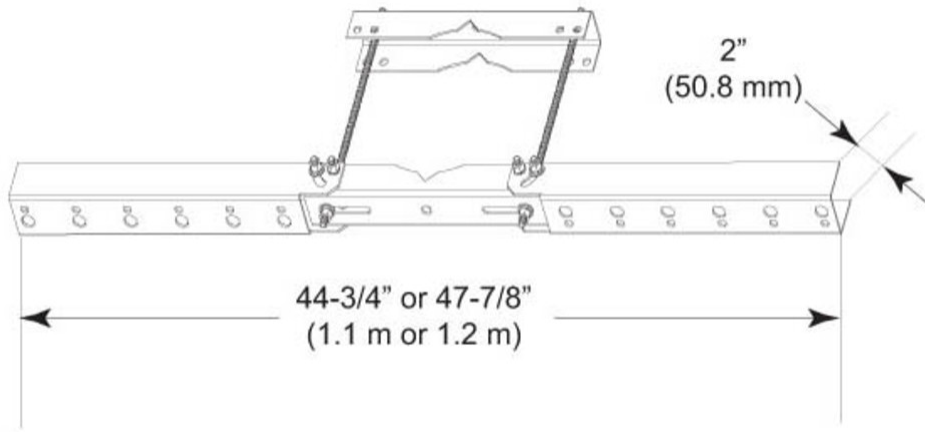

SS-FB

Outline Drawing

Material Specifications

Material Type Hot dip galvanized steel

Packaging and Weights

Included Brackets

Packaging quantity 1

Weight, net 1.4 kg | 3.086 lb

Regulatory Compliance/Certifications

Agency	Classification
CHINA-ROHS	Below maximum concentration value
REACH-SVHC	Compliant as per SVHC revision on www.commscope.com/ProductCompliance
ROHS	Compliant