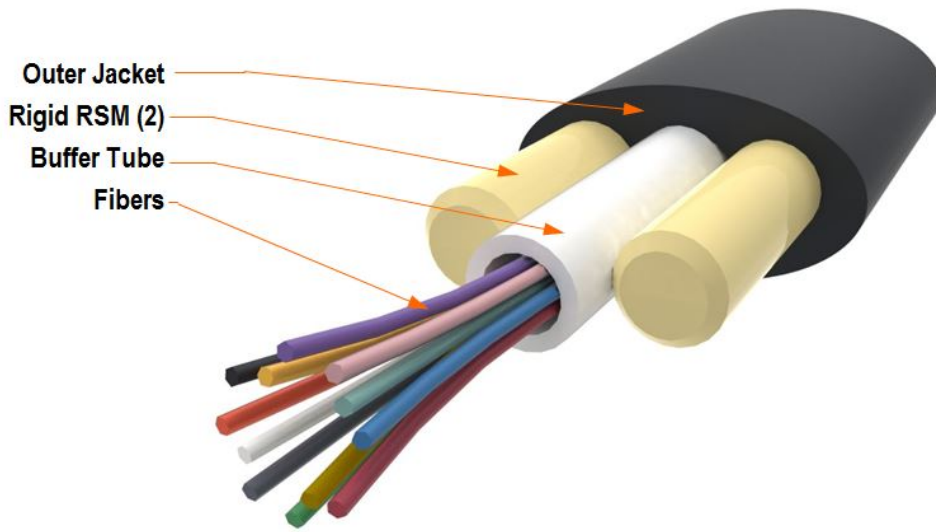

Mechanical Specifications

Minimum Bend Radius, loaded	86 mm | 3.386 in
Minimum Bend Radius, unloaded	81 mm | 3.189 in

Optical Specifications

Fiber Mode	Singlemode
Fiber Type	G.657.A2, TeraSPEED®
Insertion Loss, maximum, connector A	0.4 dB
Return Loss, minimum, connector A	65 dB

Environmental Specifications

Installation temperature	-30 °C to +70 °C (-22 °F to +158 °F)
Operating Temperature	-40 °C to +70 °C (-40 °F to +158 °F)
Storage Temperature	-40 °C to +75 °C (-40 °F to +167 °F)
Environmental Space	Outdoor, buried
Jacket UV Resistance	UV stabilized
Qualification Standards	IEC 60529:2001, IP68 | Telcordia GR-326

Packaging and Weights

Packaging quantity	1