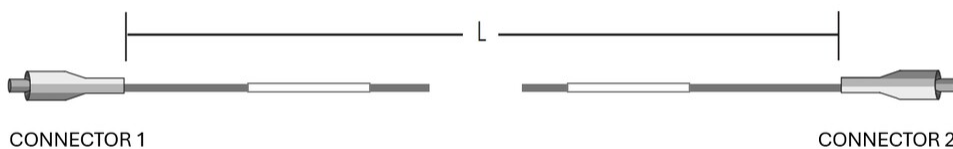

Dimension Drawing