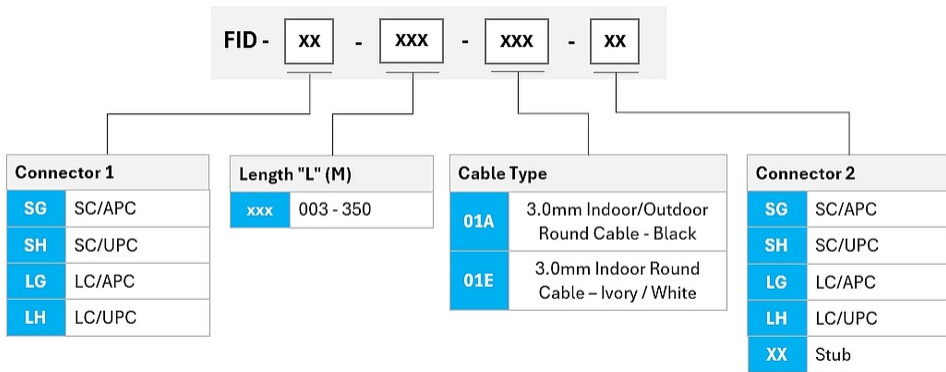

## Product Classification

<b>Regional Availability</b>	EMEA
<b>Product Type</b>	Fiber drop cable assembly
<b>Product Series</b>	FID
<b>Ordering Note</b>	For custom cable assembly lengths, please contact your local CommScope representative

## General Specifications

<b>Cable Type</b>	Stapleable - Round
<b>Connector A, quantity</b>	1
<b>Color, boot A</b>	Green
<b>Color, connector A</b>	Green
<b>Interface, Connector A</b>	SC/APC
<b>Interface Feature, connector A</b>	Male
<b>Interface, Connector B</b>	Unterminated
<b>Jacket Color</b>	Ivory
<b>Total Fibers, quantity</b>	1

## Dimension Drawing

## Ordering Tree