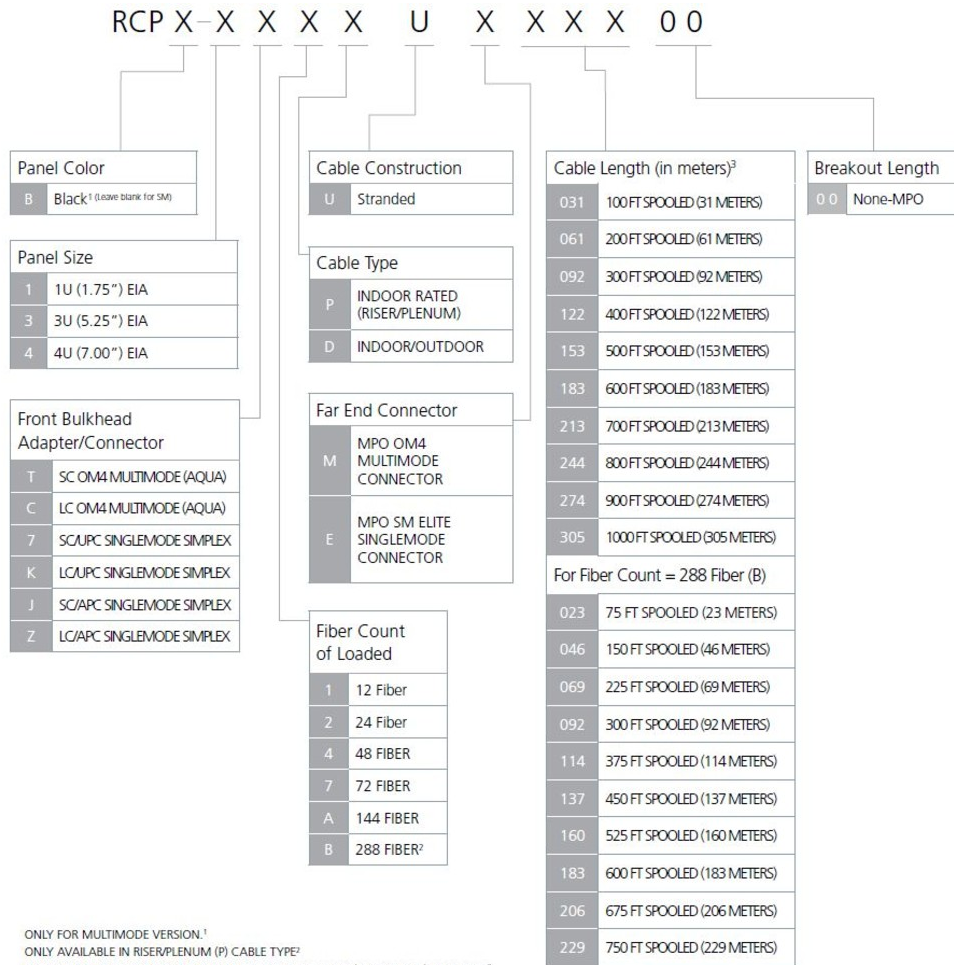

# RCPB-1K4PUE15300

RapidFiber® Termination Panel, 48-Position 1RU, singlemode, LC/UPC to MPO, 153 m

## General Specifications

<b>Functionality</b>	Patching
<b>Body Style</b>	Symmetrical
<b>Cable Exit Location</b>	Rear, left side
<b>Cable Stub Type</b>	Indoor, microcable
<b>Color</b>	Black
<b>Door Type, front</b>	Hinged   Slide latch   Transparent
<b>Growth Configuration</b>	Fully loaded
<b>Interface, front</b>	LC
<b>Interface Feature, front</b>	Standard
<b>Interface, rear</b>	MPO
<b>Patch Cord Entry Location</b>	Front, left side   Front, right side
<b>Rack Type</b>	EIA 19 in   EIA 23 in
<b>Rack Units</b>	1
<b>Shelf Movement</b>	Sliding
<b>Total Fibers, quantity</b>	48
<b>Total Ports, quantity</b>	48
<b>Transmission Standards</b>	IEC 60794-2   ISO/IEC 11801   TIA/EIA-568-B.3

## Dimensions

<b>Height</b>	44.45 mm   1.75 in
---------------	--------------------

## Ordering Tree