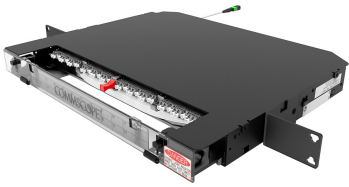

# RCPB-1K4PUE15300

RapidFiber® Termination Panel, 48-Position 1RU, singlemode, LC/UPC to MPO, 153 m

## Product Classification

<b>Regional Availability</b>	Latin America   North America
<b>Portfolio</b>	CommScope®
<b>Product Type</b>	Fiber patch panel, with rapid cable
<b>Product Brand</b>	RapidFiber®
<b>Product Series</b>	RCP

## General Specifications

<b>Functionality</b>	Patching
<b>Body Style</b>	Symmetrical
<b>Cable Exit Location</b>	Rear, left side
<b>Cable Stub Type</b>	Indoor, microcable
<b>Color</b>	Black
<b>Door Type, front</b>	Hinged   Slide latch   Transparent
<b>Growth Configuration</b>	Fully loaded
<b>Interface, front</b>	LC
<b>Interface Feature, front</b>	Standard
<b>Interface, rear</b>	MPO
<b>Patch Cord Entry Location</b>	Front, left side   Front, right side
<b>Rack Type</b>	EIA 19 in   EIA 23 in
<b>Rack Units</b>	1
<b>Shelf Movement</b>	Sliding
<b>Total Fibers, quantity</b>	48
<b>Total Ports, quantity</b>	48
<b>Transmission Standards</b>	IEC 60794-2   ISO/IEC 11801   TIA/EIA-568-B.3