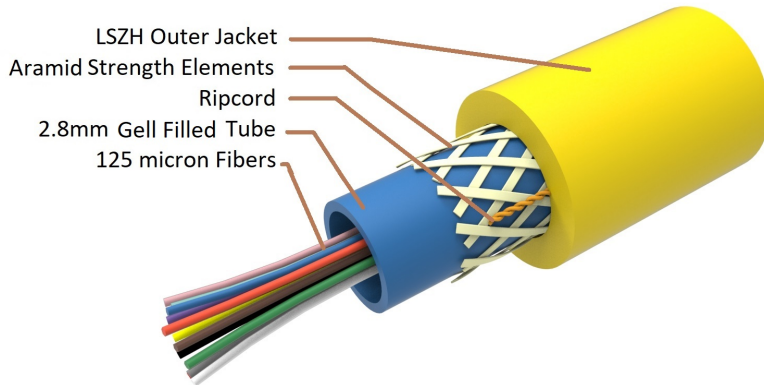

Fiber indoor/outdoor cable, LightScope ZWP®, gel-filled, loose tube, 12 fiber, Singlemode G.652.D and G.657.A1, Meters jacket marking, Yellow jacket color, Eca flame rating

OBSOLETE

This product was discontinued on: March 31, 2023

Product Classification

Regional Availability	Asia Australia/New Zealand EMEA
Portfolio	CommScope®
Product Type	Fiber indoor/outdoor cable
Product Series	C-DN

General Specifications

Cable Type	Loose tube
Construction Type	Non-armored
Subunit Type	Gel-filled
Jacket Color	Yellow
Jacket Marking	Meters
Subunit, quantity	1
Fibers per Subunit, quantity	12
Total Fiber Count	12

Dimensions

Cable Length	2000 m 6,561.68 ft
Buffer Tube/Subunit Diameter	2.8 mm 0.11 in
Diameter Over Jacket	6.4 mm 0.252 in

Representative Image

Mechanical Specifications

Minimum Bend Radius, loaded	140 mm 5.512 in
Minimum Bend Radius, unloaded	130 mm 5.118 in
Tensile Load, long term, maximum	400 N 89.924 lbf
Tensile Load, short term, maximum	500 N 112.405 lbf
Compression	20 N/mm 114.203 lb/in
Compression Test Method	IEC 60794-1-2 E3
Impact	2 N-m 17.701 in lb
Impact Test Method	IEC 60794-1 E4