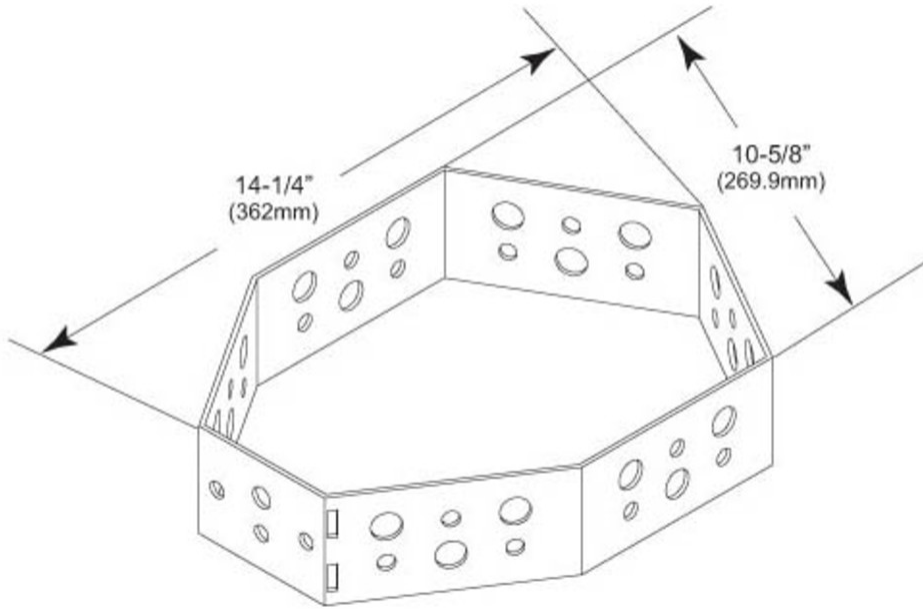

CS-BL

Outline Drawing

Material Specifications

Material Type Hot dip galvanized steel

Packaging and Weights

Included Brackets
Packaging quantity 1
Weight, net 1.8 kg | 3.968 lb

Regulatory Compliance/Certifications

Agency	Classification
CHINA-ROHS	Below maximum concentration value
ISO 9001:2015	Designed, manufactured and/or distributed under this quality management system
REACH-SVHC	Compliant as per SVHC revision on www.commscope.com/ProductCompliance
ROHS	Compliant
UK-ROHS	Compliant