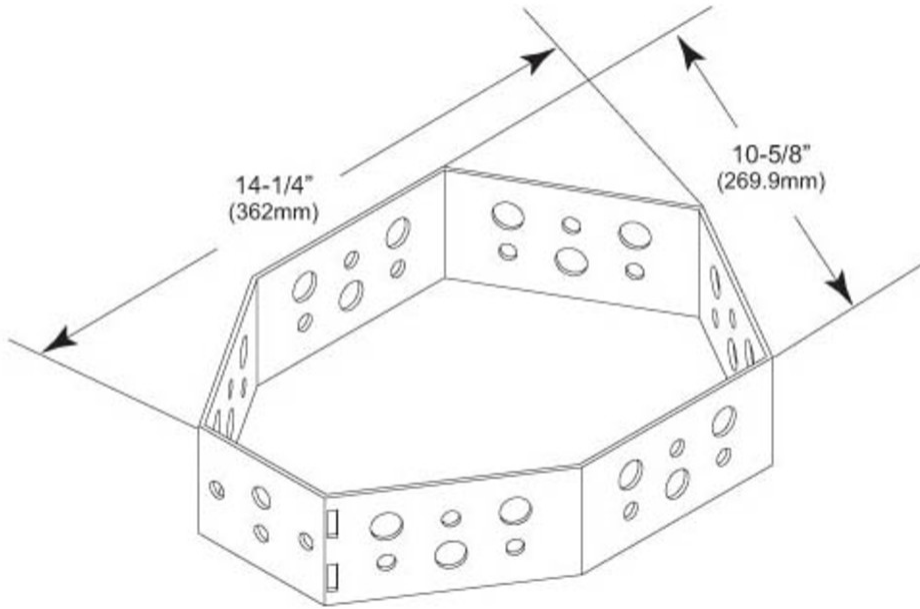

CS-BL-R2

Outline Drawing

Material Specifications

Material Type Hot dip galvanized steel

Packaging and Weights

Included Brackets
Packaging quantity 1
Weight, net 3.6 kg | 7.937 lb

Regulatory Compliance/Certifications

Agency	Classification
ISO 9001:2015	Designed, manufactured and/or distributed under this quality management system

Included Products

CS-BL – Cluster Support Bracket, large version, angle member attachment