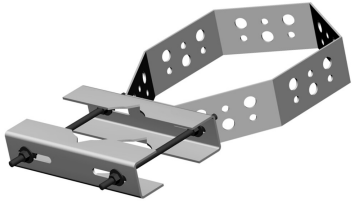

# CS-BL-R2

---

Cluster Support Bracket, 2 in to 5 in OD round member attachment