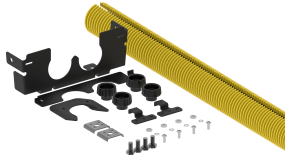

# FGSB-KT03-B-15F

FiberGuide® Dual 2" Flex Tube Attachment, 4x6in, (2) 15ft Length, Black

### Replaced By:

FGS-KT03-B-15F      FiberGuide® Dual 2in Flex Tube Attachment, 4x6in, 15ft Length, Yellow

## General Specifications

<b>Product Feature</b>	Round
<b>Color</b>	Black
<b>Orientation</b>	Vertical
<b>Section Type</b>	Vertical section

## Dimensions

<b>Length</b>	4572 mm   180 in
<b>Tube Outer Diameter</b>	50.8 mm   2 in
<b>System Dimensions</b>	102 mm x 152 mm (4 in x 6 in)