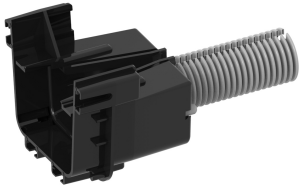

FGSB-ASRI-15F

FiberGuide® Adapter Kit, Square to 2" Round, 4x4in, 15ft Slotted, Black

OBSOLETE

This product was discontinued on: October 1, 2023

Replaced By:

FGS-ASRI-15F

FiberGuide® Adapter Kit, Square to 2" Round, 4x4in, 15ft Slotted, Yellow

Product Classification

Regional Availability	Asia Australia/New Zealand EMEA Latin America North America
Portfolio	CommScope®
Product Type	Convoluted tube
Product Brand	FiberGuide®
Product Series	FGS

General Specifications

Product Feature	Slotted Transition
Color	Black
Orientation	Vertical
Section Type	Adapter

Dimensions

Height	4,663.719 mm 183.611 in
Width	65.049 mm 2.561 in
Length	107.569 mm 4.235 in
Tube Outer Diameter	50.8 mm 2 in
System Dimensions	102 mm x 102 mm (4 in x 4 in)