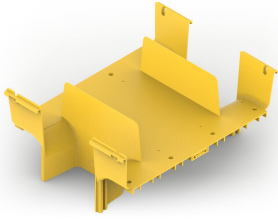

# FGS-MDSP-M2B

---

FiberGuide® Downspout, 4x18in, Dual Exit, yellow

## General Specifications

<b>Color</b>	Yellow
<b>Orientation</b>	Horizontal
<b>Section Type</b>	Downspout

## Dimensions

<b>Height</b>	210 mm   8.268 in
<b>Width</b>	498 mm   19.606 in
<b>Length</b>	380 mm   14.961 in
<b>System Dimensions</b>	102 mm x 457 mm (4 in x 18 in)