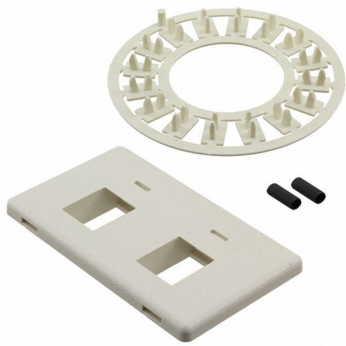

# 558106-2

---

Flexmode Faceplate Kit, 2-port, flush mount, almond

## Product Classification

**Regional Availability** Asia | Latin America | North America

**Portfolio** NETCONNECT®

**Product Type** Faceplate kit

## General Specifications

**Color** Almond

**Mounting** Flush

**Outlet Orientation** Flat

**Total Ports, quantity** 2